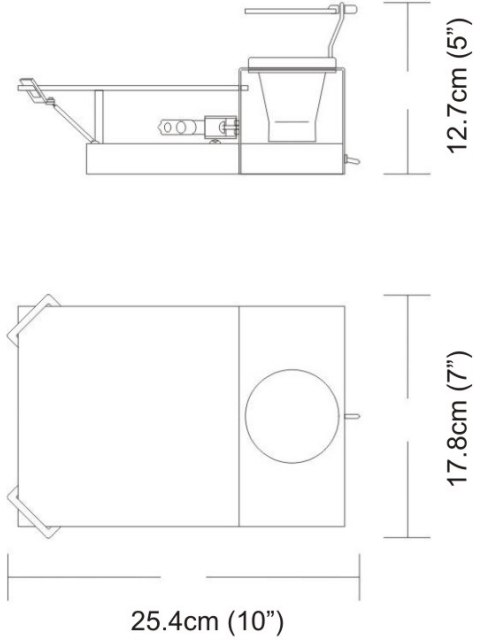

Date: _____ Project: _____

Fixture Type: _____ Specifier/Rep: _____

Certified by  North American Standards

Exact Measurements: Metric

Fixture Finish:	Brushed Aluminum
Diffuser:	Frosted White Glass
Lamp Type:	MR20 + T4 Halogen
Lamp Base:	GU10 + G9
Lamp Voltage:	120Vac
Number Of Lamps:	1
Max Wattage Per Lamp:	50W & 75W
Length:	25.4cm / 10"
Height:	17.8cm / 7"
Extension:	12.7cm / 5"
Weight:	3.6 lbs / 1.63 kg
End of Line:	Yes