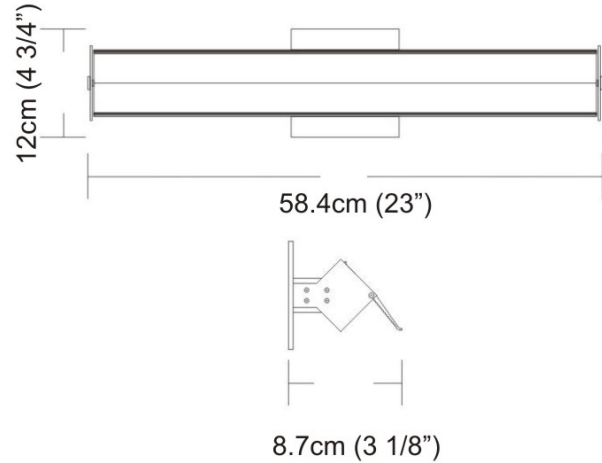

Date: _____ **Project:** _____

Fixture Type: _____ **Specifier/Rep:** _____

 Certified by  North American Standards

Exact Measurements: Metric

		Additional Details
Fixture Finish:	Brushed Aluminum	
Lamp Type:	T5 Fluorescent	
Lamp Base:	G5 Bi-pin	
Lamp Voltage:	120Vac	
Number Of Lamps:	1	
Max Wattage Per Lamp:	24W	
Length:	58.4 cm / 23"	
Height:	10.2 cm / 4"	
Extension:	8.9cm / 3 1/2"	
Weight:	3.6 lbs / 1.63 kg	