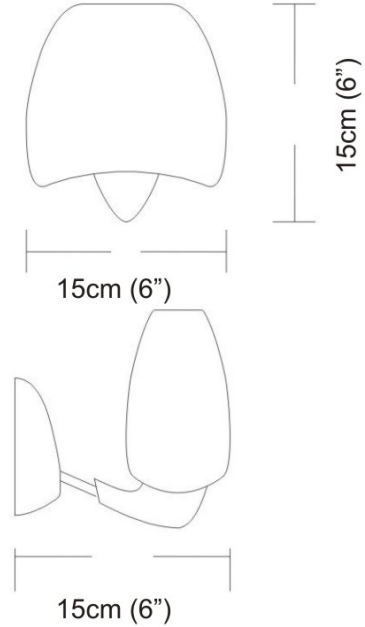

Date: _____ **Project:** _____

Fixture Type: _____ **Specifier/Rep:** _____

 Certified by  North American Standards

Exact Measurements: Metric

Fixture Finish:	Chrome
Diffuser:	White Blown Glass
Lamp Type:	B10 Incandescent Candelabra
Lamp Base:	E12 candelabra
Lamp Voltage:	120Vac
Number Of Lamps:	1
Max Wattage Per Lamp:	60W
Length:	15cm / 6"
Height:	15cm / 6"
Extension:	15cm / 6"
Weight:	2.7 lbs / 1.23 kg
End of Line:	Yes