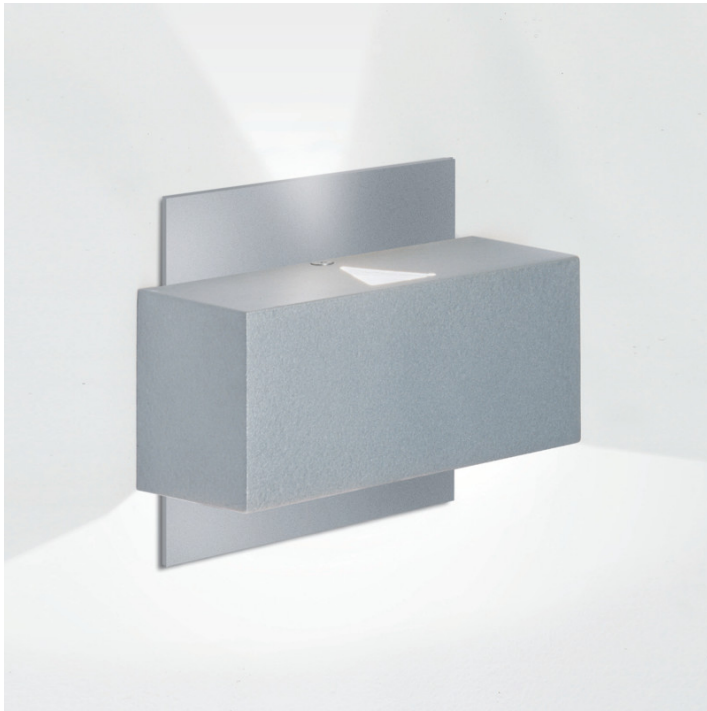

Date: \_\_\_\_\_ Project: \_\_\_\_\_

Fixture Type: \_\_\_\_\_ Specifier/Rep: \_\_\_\_\_

 Certified by  North American Standards

Exact Measurements: Metric

<b>Fixture Finish:</b>	Metallic Gray
<b>Lamp Type:</b>	T4 Halogen
<b>Lamp Base:</b>	G9
<b>Lamp Voltage:</b>	120Vac
<b>Number Of Lamps:</b>	1
<b>Max Wattage Per Lamp:</b>	35W
<b>Length:</b>	10.8cm / 4 1/4"
<b>Height:</b>	10.8cm / 4 1/4"
<b>Extension:</b>	5cm / 2"
<b>Weight:</b>	0.9 lbs / 0.41 kg

**Additional Details**
**Available Sizes and / or Lamping**

Mini - Wall [D9-3039] -- 10.8cm / 4 1/4" x 15cm / 6" - 1x35W - T4 Halogen - Metallic Gray