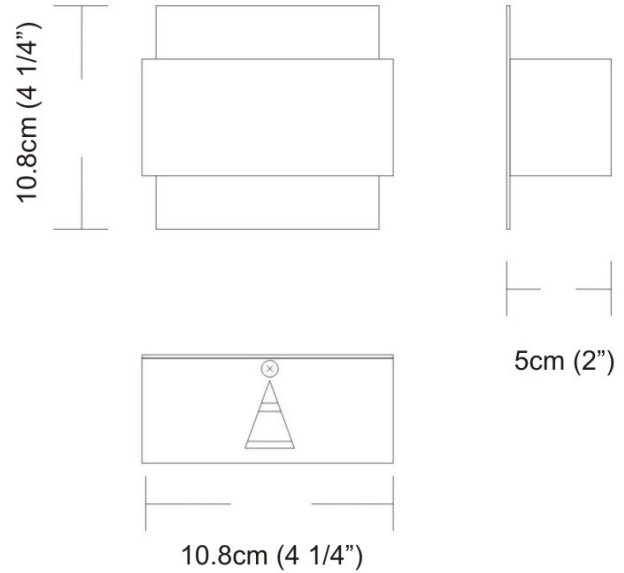

Date: \_\_\_\_\_ Project: \_\_\_\_\_

Fixture Type: \_\_\_\_\_ Specifier/Rep: \_\_\_\_\_

 Certified by  North American Standards

Exact Measurements: Metric

<b>Fixture Finish:</b>	Metallic Gray
<b>Lamp Type:</b>	T4 Halogen
<b>Lamp Base:</b>	G9
<b>Lamp Voltage:</b>	120Vac
<b>Number Of Lamps:</b>	1
<b>Max Wattage Per Lamp:</b>	35W
<b>Length:</b>	10.8cm / 4 1/4"
<b>Height:</b>	10.8cm / 4 1/4"
<b>Extension:</b>	5cm / 2"
<b>Weight:</b>	0.9 lbs / 0.41 kg

**Additional Details**
**Available Sizes and / or Lamping**

Mini - Wall [D9-3039] -- 10.8cm / 4 1/4" x 15cm / 6" - 1x35W - T4 Halogen - Metallic Gray