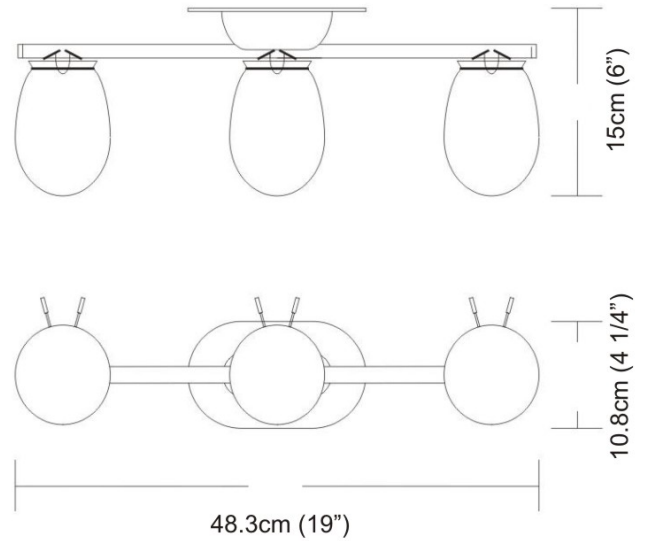

Date: _____ Project: _____

Fixture Type: _____ Specifier/Rep: _____

 Certified by  North American Standards

Exact Measurements: Metric

Fixture Finish:	Chrome
Diffuser:	White Blown Glass
Lamp Type:	T5 Xenon
Lamp Base:	E12 candelabra
Lamp Voltage:	120Vac
Number Of Lamps:	3
Max Wattage Per Lamp:	50W
Total Wattage:	150W
Length:	48.3 cm / 19"
Height:	7.6cm / 3"
Extension:	15cm / 6"
Weight:	4.5 lbs / 2.04 kg

Additional Details
Available Sizes and / or Lamping

- Bano - Bath Light [D9-5002] -- 68.6 cm / 27" x 15cm / 6" - 4x50W - T5 Xenon - Chrome
- Bano - Bath Light [D9-5003] -- 88.9 cm / 35" x 15cm / 6" - 5x50W - T5 Xenon - Chrome