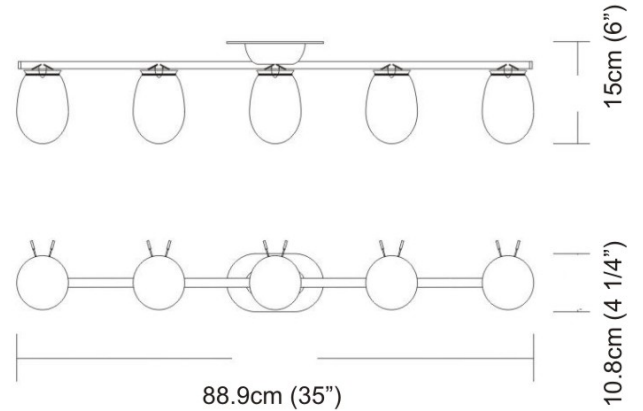

Date: \_\_\_\_\_ Project: \_\_\_\_\_

Fixture Type: \_\_\_\_\_ Specifier/Rep: \_\_\_\_\_

 Certified by  North American Standards

Exact Measurements: Metric

<b>Fixture Finish:</b>	Chrome
<b>Diffuser:</b>	White Blown Glass
<b>Lamp Type:</b>	T5 Xenon
<b>Lamp Base:</b>	E12 candelabra
<b>Lamp Voltage:</b>	120Vac
<b>Number Of Lamps:</b>	5
<b>Max Wattage Per Lamp:</b>	50W
<b>Total Wattage:</b>	250W
<b>Length:</b>	88.9 cm / 35"
<b>Height:</b>	7.6cm / 3"
<b>Extension:</b>	15cm / 6"
<b>Weight:</b>	6.3 lbs / 2.86 kg

**Additional Details**
**Available Sizes and / or Lamping**

- Bano - Bath Light [D9-5001] -- 48.3 cm / 19" x 15cm / 6" - 3x50W - T5 Xenon - Chrome
- Bano - Bath Light [D9-5002] -- 68.6 cm / 27" x 15cm / 6" - 4x50W - T5 Xenon - Chrome