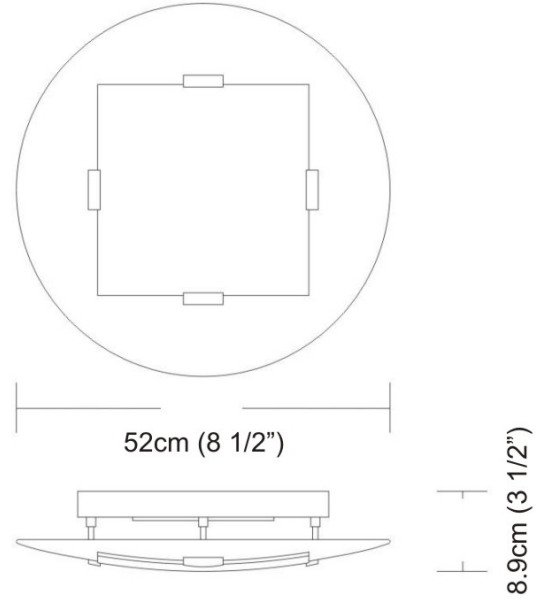

Date: \_\_\_\_\_ Project: \_\_\_\_\_  
 Fixture Type: \_\_\_\_\_ Specifier/Rep: \_\_\_\_\_

 Certified by  North American Standards

Exact Measurements: Metric

<b>Fixture Finish:</b>	Chrome
<b>Diffuser:</b>	White Glass
<b>Lamp Type:</b>	T4 Halogen
<b>Lamp Base:</b>	GY6,35
<b>Lamp Voltage:</b>	120Vac
<b>Number Of Lamps:</b>	2
<b>Max Wattage Per Lamp:</b>	26W
<b>Total Wattage:</b>	52W
<b>Diameter:</b>	52cm / 20 1/2"
<b>Height:</b>	8.9cm / 3 1/2"
<b>End of Line:</b>	Yes

**Additional Details**
**Available Sizes and / or Lamping**