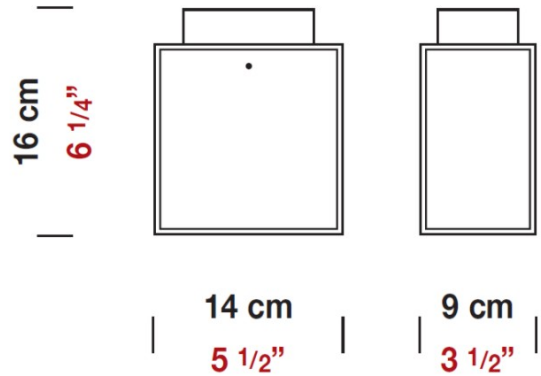

Date: _____ Project: _____
 Fixture Type: _____ Specifier/Rep: _____

 Certified by  North American Standards

Exact Measurements: Metric

		Additional Details
Nominal Lumen:	650 lm	
Fixture Finish:	Stainless Steel	
Diffuser:	Frosted White Glass	
Lamp Type:	T4 Halogen	
Lamp Base:	G9	
Lamp Voltage:	120Vac	
Number Of Lamps:	1	
Max Wattage Per Lamp:	35W	
IP Rating:	IP40	
Width:	9cm / 3 1/2"	
Length:	14cm / 5 1/2"	
Height:	16cm / 6 1/4"	

Alternative Finish Models

- Domino - Ceiling / Wall [D8-2036] -- 14cm / 5 1/2" x 9cm / 3 1/2" - 1x35W - T4 Halogen - Metallic Gray - Matte White
- Domino - Ceiling / Wall [D8-2037] -- 14cm / 5 1/2" x 9cm / 3 1/2" - 1x35W - T4 Halogen - Metallic Gray - Black
- Domino - Ceiling / Wall [D8-2038] -- 14cm / 5 1/2" x 9cm / 3 1/2" - 1x35W - T4 Halogen - Metallic Gray - Red
- Domino - Ceiling / Wall [D8-2064] -- 14cm / 5 1/2" x 9cm / 3 1/2" - 1x35W - T4 Halogen - Metallic Gray - Orange
- Domino - Ceiling / Wall [D8-2184] -- 14cm / 5 1/2" x 9cm / 3 1/2" - 1x35W - T4 Halogen - Metallic Gray - Gold Leaf

Available Sizes and / or Lamping

- Domino Inox - Ceiling / Wall [D8-2072] -- 11cm / 4 1/4" x 8cm / 3 1/8" - 1x35W - T4 Halogen - Stainless Steel
- Domino Inox - Ceiling / Wall [D8-2074] -- 23cm / 9" x 23cm / 9" - 2x35W - T4 Halogen - Stainless Steel
- Domino Inox - Ceiling / Wall [D8-2075] -- 33cm / 13" x 9cm / 3 1/2" - 3x35W - T4 Halogen - Stainless Steel

ZANEEN

Domino Inox - Ceiling / Wall
Model No: **D8-2073**

Date: _____ **Project:** _____

Fixture Type: _____ **Specifier/Rep:** _____

Domino Inox - Ceiling / Wall [D8-2075F126] -- 33cm / 13" x 9cm / 3 1/2" - 1x26W - T4 Fluorescent - Stainless Steel