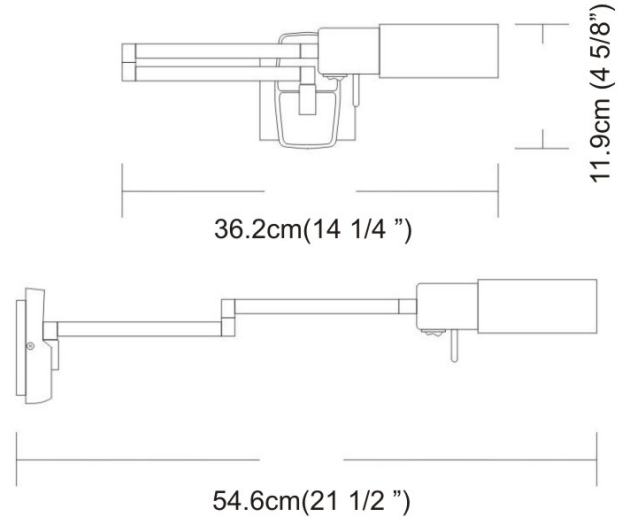

Date: _____ Project: _____

Fixture Type: _____ Specifier/Rep: _____

 Certified by  North American Standards

Exact Measurements: Metric

Fixture Finish:	Brushed Nickel
Lamp Type:	T4 Halogen
Lamp Base:	G9
Lamp Voltage:	120Vac
Number Of Lamps:	1
Max Wattage Per Lamp:	35W
Length:	36.2cm / 14 1/4" - 54.6 cm / 21 1/2"
Height:	11.9 cm / 4 5/8"
Extension:	8.9cm / 3 1/2" - 54.6 cm / 21 1/2"