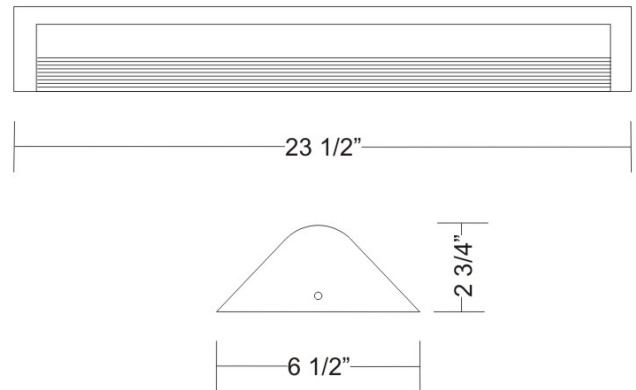

**Date:** \_\_\_\_\_ **Project:** \_\_\_\_\_

**Fixture Type:** \_\_\_\_\_ **Specifier/Rep:** \_\_\_\_\_

 Certified by  North American Standards

Exact Measurements: Metric

<b>Fixture Finish:</b>	Brushed Chrome
<b>Lamp Type:</b>	T4 Fluorescent
<b>Lamp Base:</b>	2G11
<b>Lamp Voltage:</b>	120Vac
<b>Number Of Lamps:</b>	1
<b>Max Wattage Per Lamp:</b>	24W
<b>Length:</b>	60cm / 23 5/8"
<b>Height:</b>	16.2cm / 6 3/8"
<b>Extension:</b>	6.9cm / 2 11/16"

**Additional Details**
**Available Sizes and / or Lamping**

- Hot - Wall [D2-3023] -- 16.2cm / 6 3/8" x 6 / 12" - 1x100W - T3Q/3 Halogen - Brushed Chrome
- Hot - Wall [D2-3024] -- 35cm / 13 3/4" x 16.2cm / 6 3/8" - 1x150W - T3Q Halogen - Brushed Chrome
- Hot - Wall [D2-3025F118] -- 60cm / 23 5/8" x 16.2cm / 6 3/8" - 1x1W - T4 Fluorescent - Brushed Chrome