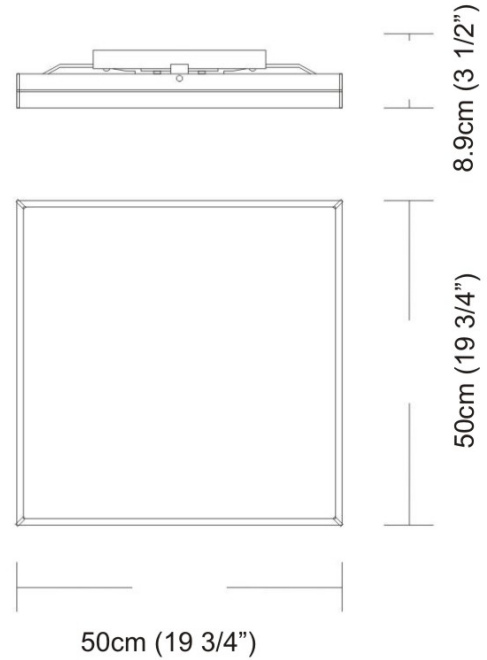

Date: \_\_\_\_\_ Project: \_\_\_\_\_

Fixture Type: \_\_\_\_\_ Specifier/Rep: \_\_\_\_\_

Certified by  North American Standards

Exact Measurements: Metric

<b>Fixture Finish:</b>	Brushed Aluminum
<b>Diffuser:</b>	White Glass
<b>Lamp Type:</b>	T5 circline
<b>Lamp Base:</b>	2GX13
<b>Lamp Voltage:</b>	120Vac
<b>Number Of Lamps:</b>	1+1
<b>Max Wattage Per Lamp:</b>	22W + 40W
<b>Total Wattage:</b>	62W
<b>Width:</b>	50cm / 19 3/4"
<b>Length:</b>	50cm / 19 3/4"
<b>Height:</b>	8.9cm / 3 1/2"

**Additional Details**

**Available Sizes and / or Lamping**

- Linea - Ceiling [D9-2036] -- 30cm / 11 3/4" x 30cm / 11 3/4" - 1x100W - T3Q/3 (79mm) Halogen - Brushed Aluminum
- Linea - Ceiling [D9-2037] -- 37cm / 14 1/2" x 37cm / 14 1/2" - 1x100W - T3Q (119mm) Halogen - Brushed Aluminum
- Linea - Ceiling [D9-2038] -- 42cm / 16 1/2" x 42cm / 16 1/2" - 1x150W - T3Q (119mm) Halogen - Brushed Aluminum
- Linea - Ceiling [D9-2053] -- 30cm / 11 3/4" x 30cm / 11 3/4" - 1x100W - T3Q/3 (79mm) Halogen - Black Satin Aluminum
- Linea - Ceiling [D9-2068] -- 50cm / 19 3/4" x 50cm / 19 3/4" - 1x40W + 22W - T5 Circline Fluorescent - White
- Linea - Ceiling [D9-2072] -- 61cm / 24" x 20cm / 7 4/5" - 2x24W - T5 Fluorescent - Brushed Aluminum
- Linea - Ceiling [D9-2073] -- 91.1cm / 35 7/8" x 20cm / 7 4/5" - 2x39W - T5 Fluorescent - Brushed Aluminum

**Coordinating Series**

- Linea - Ceiling
- Linea - Wall

**Linea - Ceiling**  
Model No: **D9-2067**

Date: \_\_\_\_\_ Project: \_\_\_\_\_  
Fixture Type: \_\_\_\_\_ Specifier/Rep: \_\_\_\_\_

---