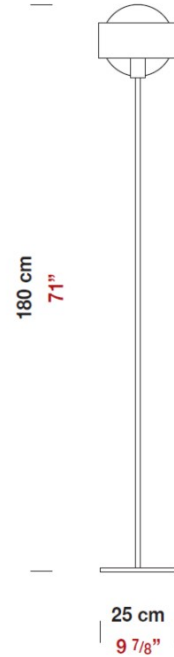

Date: _____ Project: _____

Fixture Type: _____ Specifier/Rep: _____

Certified by  North American Standards

Exact Measurements: Metric

Fixture Finish:	Chrome	Additional Details
Diffuser:	White Blown Glass	
Lamp Type:	T10 Halogen	
Lamp Base:	E26 medium	
Lamp Voltage:	120Vac	
Number Of Lamps:	1	
Max Wattage Per Lamp:	150W	
IP Rating:	IP20	
Diameter:	25cm / 9 7/8"	
Height:	180cm / 71"	

Alternative Finish Models

- Ring - Portable [D8-4102] -- Floor Lamp - 180.3cm / 71" - 1x150W - T10 Halogen - Chrome - Black
- Ring - Portable [D8-4103] -- Floor Lamp - 180.3cm / 71" - 1x150W - T10 Halogen - Chrome - Red
- Ring - Portable [D8-4104] -- Floor Lamp - 180.3cm / 71" - 1x150W - T10 Halogen - Chrome - Orange

Available Sizes and / or Lamping

- Ring - Portable [D8-4102] -- Floor Lamp - 180.3cm / 71" - 1x150W - T10 Halogen - Chrome - Black
- Ring - Portable [D8-4103] -- Floor Lamp - 180.3cm / 71" - 1x150W - T10 Halogen - Chrome - Red
- Ring - Portable [D8-4104] -- Floor Lamp - 180.3cm / 71" - 1x150W - T10 Halogen - Chrome - Orange
- Ring - Portable [D8-4244] -- Table Lamp - 15.5cm / 6 1/8" - 1x35W - T4 Halogen - Chrome - White