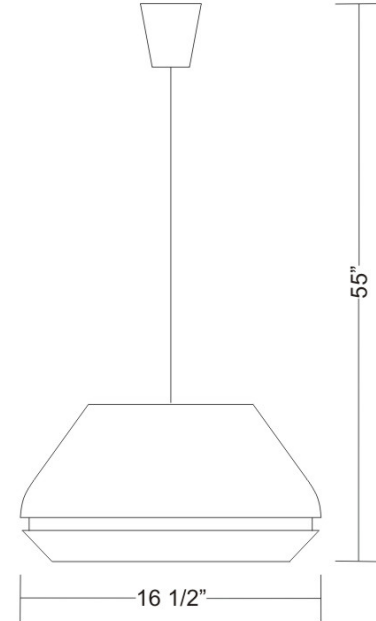

Date: \_\_\_\_\_ Project: \_\_\_\_\_

Fixture Type: \_\_\_\_\_ Specifier/Rep: \_\_\_\_\_

 Ring  
 Sold Separately

 Certified by  North American Standards

Exact Measurements: Metric

<b>Fixture Finish:</b>	Titanium Gray
<b>Diffuser:</b>	Satin White Glass
<b>Lamp Type:</b>	T10 Incandescent or Fluorescent
<b>Lamp Base:</b>	E26 medium
<b>Lamp Voltage:</b>	120Vac
<b>Number Of Lamps:</b>	1
<b>Max Wattage Per Lamp:</b>	150W
<b>Diameter:</b>	41.9cm / 16 1/2"
<b>Max.Overall Height:</b>	139.7cm / 55"
<b>End of Line:</b>	Yes

**Additional Details**

Colored rings sold separately.

**Accessories**

- Spool - Ring Insert [D1-9002] -- 32cm / 12 5/8" - Green Acrylic Ring
- Spool - Ring Insert [D1-9004] -- 32cm / 12 5/8" - Blue Acrylic Ring
- Spool - Ring Insert [D1-9006] -- 32cm / 12 5/8" - Red Acrylic Ring