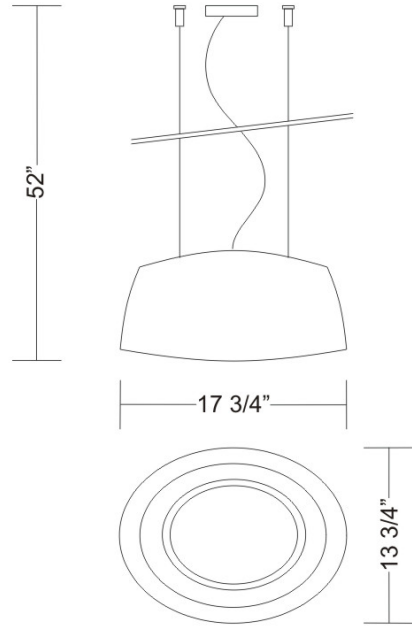

Date: \_\_\_\_\_ Project: \_\_\_\_\_

Fixture Type: \_\_\_\_\_ Specifier/Rep: \_\_\_\_\_

 Certified by  North American Standards

Exact Measurements: Metric

<b>Fixture Finish:</b>	Chrome
<b>Diffuser:</b>	White & Amber Glass
<b>Lamp Type:</b>	T10 Incandenscent or Fluorescent
<b>Lamp Base:</b>	E26 medium
<b>Lamp Voltage:</b>	120Vac
<b>Number Of Lamps:</b>	2
<b>Max Wattage Per Lamp:</b>	75W
<b>Total Wattage:</b>	150W
<b>Width:</b>	35cm / 13 3/4"
<b>Length:</b>	45.1cm / 17 3/4"
<b>Max.Overall Height:</b>	132.1cm / 52"

**Additional Details**
**Alternative Finish Models**

Aero - Suspension [D1-1048] -- 45.1cm / 17 3/4" x 35cm / 13 3/4" - 2x75W - T10 Fluorescent - Red

**Coordinating Series**

Aero - Suspension

Aero - Wall