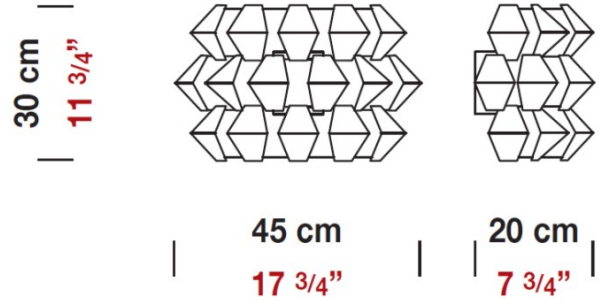

Date: _____ Project: _____

Fixture Type: _____ Specifier/Rep: _____

 Certified by  North American Standards

Exact Measurements: Metric

Fixture Finish:	White
Diffuser:	Matte White Glass
Lamp Type:	CFL
Lamp Base:	E26 medium
Lamp Voltage:	120Vac
Number Of Lamps:	2.0
Max Wattage Per Lamp:	23W
Total Wattage:	46W
IP Rating:	IP20
Length:	45cm / 17 3/4"
Height:	30cm / 11 3/4"
Extension:	20cm / 7 3/4"

Additional Details

Also available in CFL T4 Max 2x26W G24q-3. Add Suffix F226 to model no. Lower wattages are available upon request: tech@zaneen.com

Coordinating Series

- Agave - Wall
- Agave - Suspension
- Agave - Ceiling