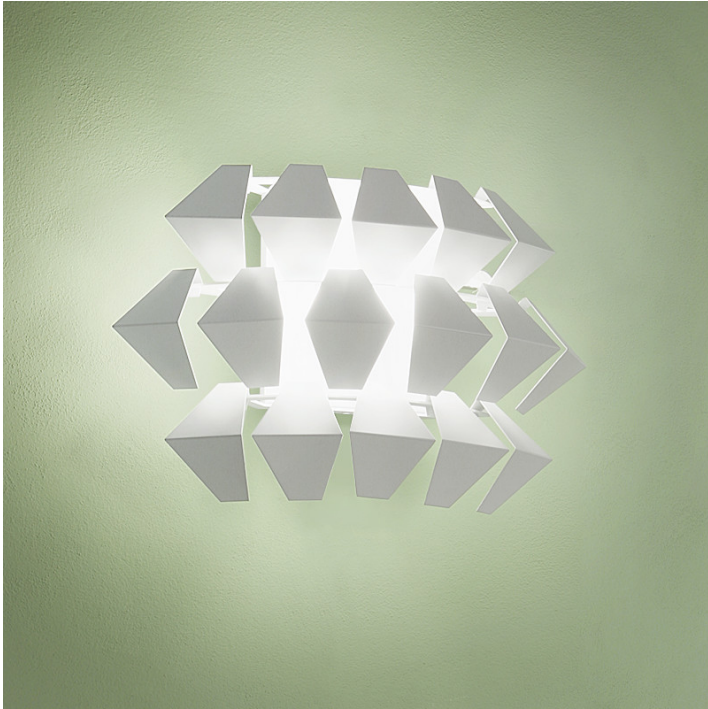

Date: _____ Project: _____

Fixture Type: _____ Specifier/Rep: _____

 Certified by  North American Standards

Exact Measurements: Metric

Fixture Finish:	White
Diffuser:	Matte White Glass
Lamp Type:	CFL
Lamp Base:	E26 medium
Lamp Voltage:	120Vac
Number Of Lamps:	2.0
Max Wattage Per Lamp:	23W
Total Wattage:	46W
IP Rating:	IP20
Length:	45cm / 17 3/4"
Height:	30cm / 11 3/4"
Extension:	20cm / 7 3/4"

Additional Details

Also available in CFL T4 Max 2x26W G24q-3. Add Suffix F226 to model no. Lower wattages are available upon request: tech@zaneen.com

Coordinating Series

- Agave - Wall
- Agave - Suspension
- Agave - Ceiling