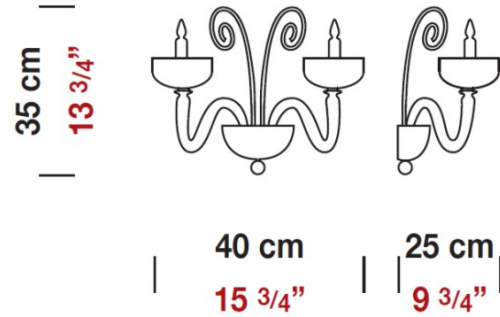

Date: \_\_\_\_\_ Project: \_\_\_\_\_

Fixture Type: \_\_\_\_\_ Specifier/Rep: \_\_\_\_\_

Certified by  North American Standards

Exact Measurements: Metric

<b>Nominal Lumen:</b>	1300 lm
<b>Fixture Finish:</b>	Chrome
<b>Diffuser:</b>	Crystal Blown Glass
<b>Lamp Type:</b>	T4 Halogen
<b>Lamp Base:</b>	G9
<b>Lamp Voltage:</b>	120Vac
<b>Number Of Lamps:</b>	2
<b>Max Wattage Per Lamp:</b>	35W
<b>Total Wattage:</b>	70W
<b>IP Rating:</b>	IP20
<b>Length:</b>	40cm / 15 3/4"
<b>Height:</b>	35cm / 13 3/4"
<b>Extension:</b>	25cm / 9 3/4"

**Additional Details**

**Alternative Finish Models**

- Brera - Wall [D8-3189] -- 40cm / 15 3/4" - 2x35W - T4 Halogen - Chrome - White
- Brera - Wall [D8-3190] -- 40cm / 15 3/4" - 2x35W - T4 Halogen - Chrome - Black
- Brera - Wall [D8-3191] -- 40cm / 15 3/4" - 2x35W - T4 Halogen - Chrome - Red
- Brera - Wall [D8-3192] -- 40cm / 15 3/4" - 2x35W - T4 Halogen - Chrome - Amber