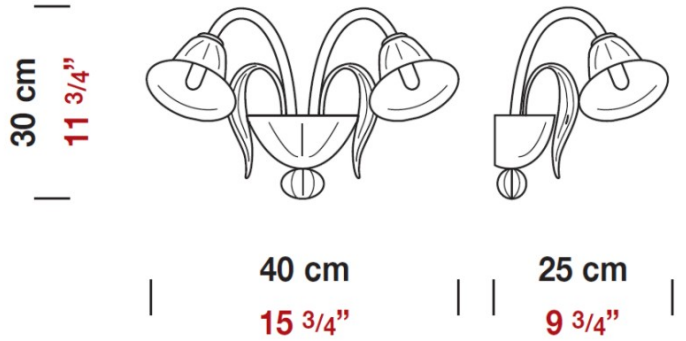

Date: \_\_\_\_\_ Project: \_\_\_\_\_

Fixture Type: \_\_\_\_\_ Specifier/Rep: \_\_\_\_\_

Certified by  North American Standards

Exact Measurements: Metric

<b>Nominal Lumen:</b>	1300 lm
<b>Fixture Finish:</b>	Chrome
<b>Diffuser:</b>	Crystal Blown Glass
<b>Lamp Type:</b>	T4 Halogen
<b>Lamp Base:</b>	G9
<b>Lamp Voltage:</b>	120Vac
<b>Number Of Lamps:</b>	2
<b>Max Wattage Per Lamp:</b>	35W
<b>Total Wattage:</b>	70W
<b>IP Rating:</b>	IP20
<b>Length:</b>	40cm / 15 3/4"
<b>Height:</b>	30cm / 11 3/4"
<b>Extension:</b>	25cm / 9 3/4"

**Additional Details**

**Alternative Finish Models**

- D'Orsay - Wall [D8-3194] -- 40cm / 15 3/4" - 2x35W - T4 Halogen - Chrome - White
- D'Orsay - Wall [D8-3195] -- 40cm / 15 3/4" - 2x35W - T4 Halogen - Chrome - Black
- D'Orsay - Wall [D8-3196] -- 40cm / 15 3/4" - 2x35W - T4 Halogen - Chrome - Red
- D'Orsay - Wall [D8-3197] -- 40cm / 15 3/4" - 2x35W - T4 Halogen - Chrome - Amber