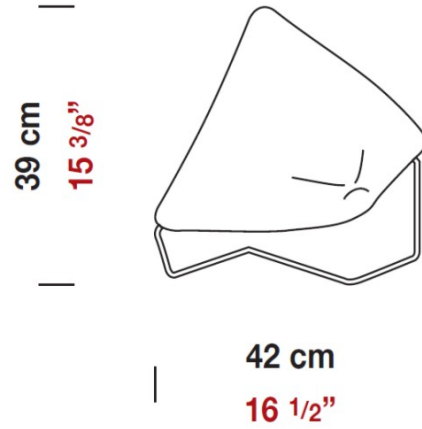

Date: _____ Project: _____

Fixture Type: _____ Specifier/Rep: _____

 Certified by  North American Standards

Exact Measurements: Metric

		Additional Details
Fixture Finish:	Chrome	
Diffuser:	Matte White Blown Glass	
Lamp Type:	T10 Halogen or CFL	
Lamp Base:	E26 medium	
Lamp Voltage:	120Vac	
Number Of Lamps:	1	
Max Wattage Per Lamp:	100W or 23W	
IP Rating:	IP20	
Diameter:	42cm / 16 9/16"	
Height:	39cm / 15 3/8"	

Alternative Finish Models

Dreamy - Portable [D8-4252] -- Table Lamp - 39cm / 15 3/8" - 1x100W - T10 Halogen or 23W Mini CFL - White

Available Sizes and / or Lamping

Candle - Ceiling / Wall [D8-2051] -- 19cm / 7 1/2" x1 9cm / 7 1/2" - 3x35W - T4 Halogen - Chrome

Mine - Ceiling [D8-2053] -- 54cm / 21 1/4" - 6x25W - T4 Halogen - Matte Nickel

Coordinating Series

- Dreamy - Portable
- Dreamy - Ceiling
- Dreamy - Suspension