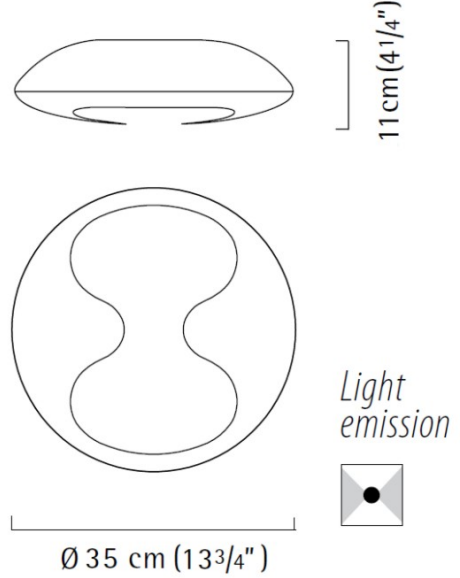

Date: _____ Project: _____

Fixture Type: _____ Specifier/Rep: _____

Certified by  North American Standards

Exact Measurements: Metric

New:	Yes
Fixture Finish:	White
Diffuser:	Opal White Acrylic
Lamp Type:	TC DE
Lamp Base:	G24q-2
Lamp Voltage:	120Vac
Number Of Lamps:	2
Max Wattage Per Lamp:	18W
Total Wattage:	36W
IP Rating:	IP20
Diameter:	35cm / 13 3/4"
Height:	11cm / 4 5/16"

Additional Details

Alternative Finish Models

Eight - Ceiling/Wall [D1-2077] -- 35cm / 13 3/4" - 2x18W - TC DE Fluorescent - Chrome