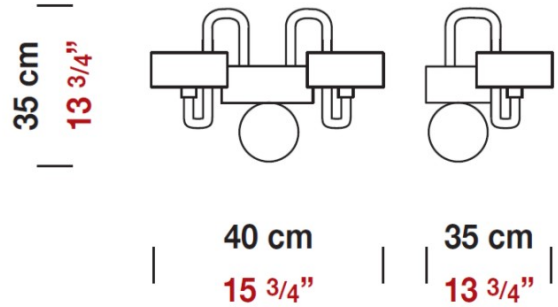

Date: _____ Project: _____
 Fixture Type: _____ Specifier/Rep: _____

 Certified by  North American Standards

Exact Measurements: Metric

		Additional Details
Nominal Lumen:	1300 lm	
Fixture Finish:	Chrome	
Diffuser:	White / Black Blown Glass	
Lamp Type:	T4 Halogen	
Lamp Base:	G9	
Lamp Voltage:	120Vac	
Number Of Lamps:	2	
Max Wattage Per Lamp:	35W	
Total Wattage:	70W	
IP Rating:	IP20	
Length:	40cm / 15 3/4"	
Height:	35cm / 13 3/4"	
Extension:	35cm / 13 3/4"	

Available Sizes and / or Lamping

Guggenheim - Wall [D8-3200] -- 40cm / 15 3/4" - 3x35W - T4 Halogen - Chrome - White/Black

Coordinating Series

 Guggenheim - Wall
 Guggenheim - Suspension