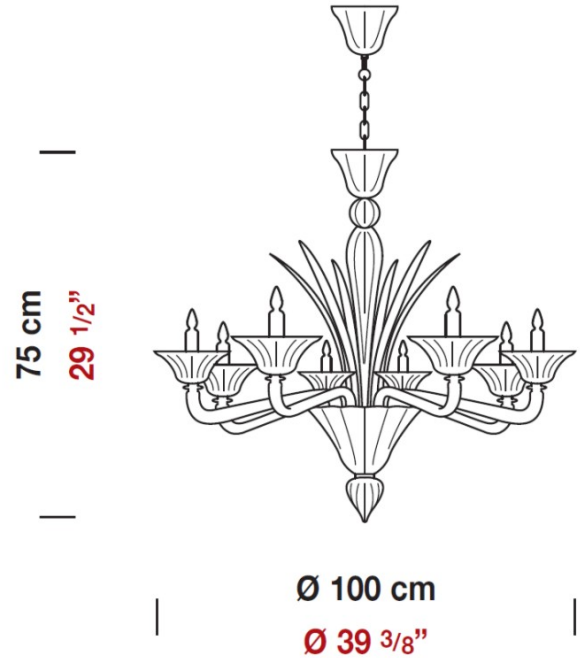

Date: _____ Project: _____

Fixture Type: _____ Specifier/Rep: _____

 Certified by  North American Standards

Exact Measurements: Metric

Nominal Lumen:	5200 lm
Fixture Finish:	Chrome
Diffuser:	Crystal Blown Glass
Lamp Type:	T4 Halogen
Lamp Base:	G9
Lamp Voltage:	120Vac
Number Of Lamps:	8
Max Wattage Per Lamp:	35W
Total Wattage:	280W
IP Rating:	IP20
Diameter:	100cm / 39 3/8"
Height:	75cm / 29 1/2"

Additional Details
Available Sizes and / or Lamping

Hermitage - Suspension [D8-1293] -- 85cm / 33 1/2" - 6x35W - T4 Halogen - Chrome - Crystal

Alternative Finish Models

- Hermitage - Suspension [D8-1294] -- 100cm / 39 3/8" - 8x35W - T4 Halogen - Chrome - White
- Hermitage - Suspension [D8-1295] -- 100cm / 39 3/8" - 8x35W - T4 Halogen - Chrome - Black
- Hermitage - Suspension [D8-1296] -- 100cm / 39 3/8" - 8x35W - T4 Halogen - Chrome - Red
- Hermitage - Suspension [D8-1297] -- 100cm / 39 3/8" - 8x35W - T4 Halogen - Chrome - Amber

Coordinating Series

Hermitage - Suspension

Hermitage - Suspension
Model No: **D8-1298**

Date: _____ **Project:** _____
Fixture Type: _____ **Specifier/Rep:** _____

Hermitage - Wall