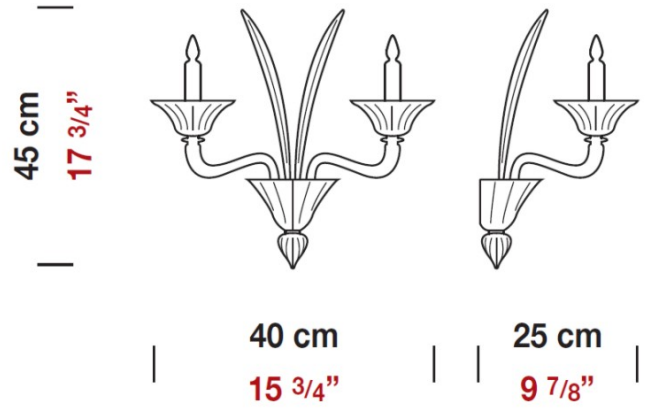

Date: _____ Project: _____

Fixture Type: _____ Specifier/Rep: _____

 Certified by  North American Standards

Exact Measurements: Metric

Nominal Lumen:	1300 lm
Fixture Finish:	Chrome
Diffuser:	Crystal Blown Glass
Lamp Type:	T4 Halogen
Lamp Base:	G9
Lamp Voltage:	120Vac
Number Of Lamps:	2
Max Wattage Per Lamp:	35W
Total Wattage:	70W
IP Rating:	IP20
Length:	40cm / 15 3/4"
Height:	45cm / 17 11/16"
Extension:	25cm / 9 3/4"

Additional Details
Alternative Finish Models

- Hermitage - Wall [D8-3201] -- 40cm / 15 3/4" - 2x35W - T4 Halogen - Chrome - White
- Hermitage - Wall [D8-3202] -- 40cm / 15 3/4" - 2x35W - T4 Halogen - Chrome - Black
- Hermitage - Wall [D8-3203] -- 40cm / 15 3/4" - 2x35W - T4 Halogen - Chrome - Red
- Hermitage - Wall [D8-3204] -- 40cm / 15 3/4" - 2x35W- T4 Halogen - Chrome - Amber