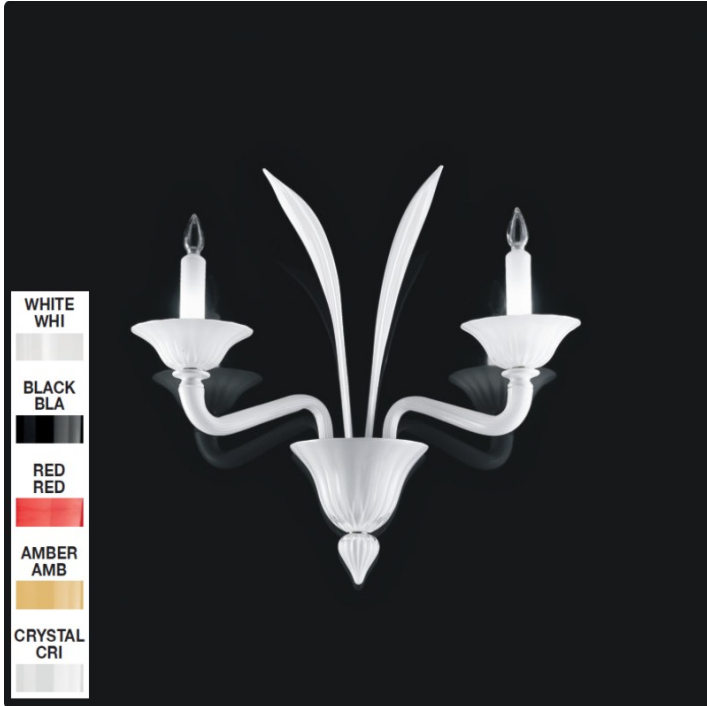

Date: _____ Project: _____

Fixture Type: _____ Specifier/Rep: _____

 Certified by  North American Standards

Exact Measurements: Metric

Nominal Lumen:	1300 lm
Fixture Finish:	Chrome
Diffuser:	Crystal Blown Glass
Lamp Type:	T4 Halogen
Lamp Base:	G9
Lamp Voltage:	120Vac
Number Of Lamps:	2
Max Wattage Per Lamp:	35W
Total Wattage:	70W
IP Rating:	IP20
Length:	40cm / 15 3/4"
Height:	45cm / 17 11/16"
Extension:	25cm / 9 3/4"

Additional Details
Alternative Finish Models

- Hermitage - Wall [D8-3201] -- 40cm / 15 3/4" - 2x35W - T4 Halogen - Chrome - White
- Hermitage - Wall [D8-3202] -- 40cm / 15 3/4" - 2x35W - T4 Halogen - Chrome - Black
- Hermitage - Wall [D8-3203] -- 40cm / 15 3/4" - 2x35W - T4 Halogen - Chrome - Red
- Hermitage - Wall [D8-3204] -- 40cm / 15 3/4" - 2x35W- T4 Halogen - Chrome - Amber