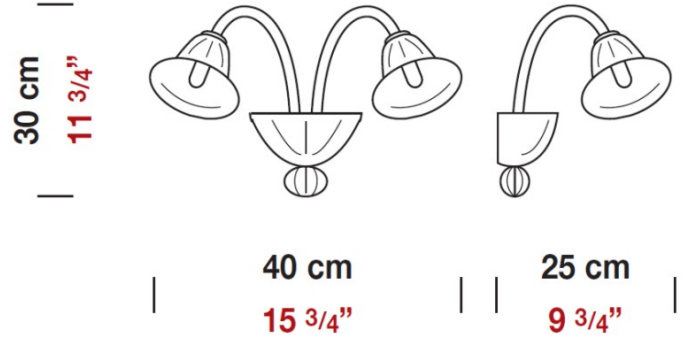

Date: _____ Project: _____

Fixture Type: _____ Specifier/Rep: _____

Certified by  North American Standards

Exact Measurements: Metric

Nominal Lumen:	1300 lm
Fixture Finish:	Chrome
Diffuser:	Crystal Blown Glass
Lamp Type:	T4 Halogen
Lamp Base:	G9
Lamp Voltage:	120Vac
Number Of Lamps:	2
Max Wattage Per Lamp:	35W
Total Wattage:	70W
IP Rating:	IP20
Length:	40cm / 15 3/4"
Height:	30cm / 11 13/16"
Extension:	25cm / 9 3/4"

Additional Details

Alternative Finish Models

- Louvre - Wall [D8-3206] -- 40cm / 15 3/4" - 2x35W - T4 Halogen - Chrome - White
- Louvre - Wall [D8-3207] -- 40cm / 15 3/4" - 2x35W - T4 Halogen - Chrome - Black
- Louvre - Wall [D8-3208] -- 40cm / 15 3/4" - 2x35W - T4 Halogen - Chrome - Red
- Louvre - Wall [D8-3209] -- 40cm / 15 3/4" - 2x35W - T4 Halogen - Chrome - Amber