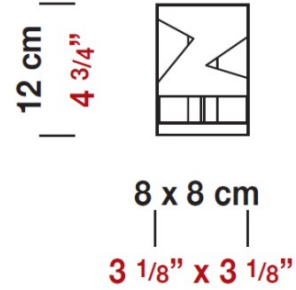

Date: _____ Project: _____

Fixture Type: _____ Specifier/Rep: _____

Certified by  North American Standards

Exact Measurements: Metric

Nominal Lumen:	650 lm
Fixture Finish:	White
Lamp Type:	T4 Halogen
Lamp Base:	G9
Lamp Voltage:	120Vac
Number Of Lamps:	1
Max Wattage Per Lamp:	35W
IP Rating:	IP40
Width:	7.9cm / 3 1/8"
Length:	7.9cm / 3 1/8"
Height:	12cm / 4 3/4"