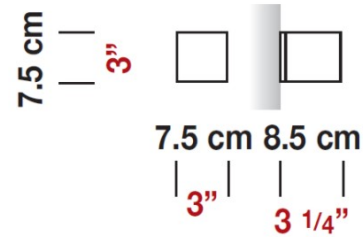

Date: _____ Project: _____

Fixture Type: _____ Specifier/Rep: _____

 Certified by  North American Standards

Exact Measurements: Metric

Nominal Lumen:	650 lm
Fixture Finish:	Matte Stainless Steel
Diffuser:	Frost White Glass
Lamp Type:	T4 Halogen
Lamp Base:	G9
Lamp Voltage:	120Vac
Number Of Lamps:	1
Max Wattage Per Lamp:	35W
IP Rating:	IP40
Length:	7.5cm / 3"
Height:	7.5cm / 3"
Extension:	8.5cm / 3 3/8"

Additional Details
Available Sizes and / or Lamping

- Toy - Wall [D8-3139] -- 25cm / 9 13/16" - 1x26W - T4 Fluorescent - Matte Stainless Steel
- Toy - Wall [D8-3142] -- 61cm / 24" - 1x55W - T4 Fluorescent - Matte Stainless Steel
- Toy - Wall [D8-3145] -- 119cm / 46 7/8" - 2x54W - T5 Fluorescent - Matte Stainless Steel