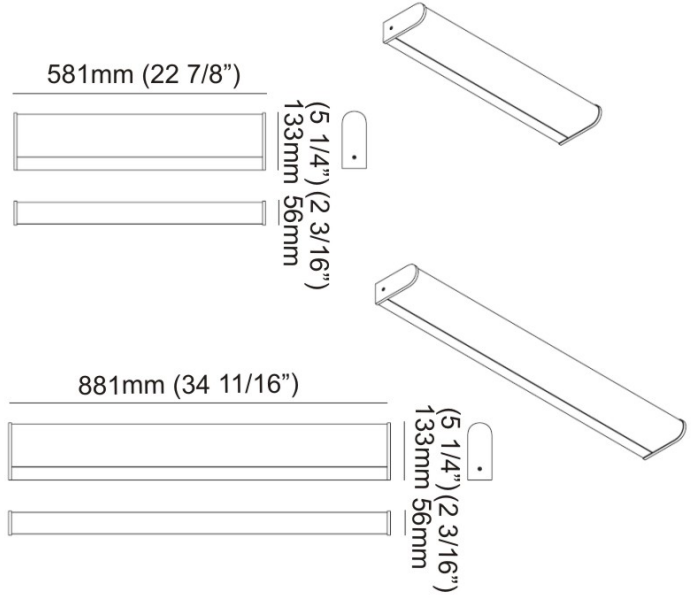

Date: \_\_\_\_\_ Project: \_\_\_\_\_  
 Fixture Type: \_\_\_\_\_ Specifier/Rep: \_\_\_\_\_

Certified by  North American Standards

Exact Measurements: Metric

<b>New:</b>	Yes
<b>Fixture Finish:</b>	Chrome
<b>Diffuser:</b>	White Opal Glass
<b>Lamp Type:</b>	T5 Fluorescent
<b>Lamp Base:</b>	G5
<b>Lamp Voltage:</b>	120Vac
<b>Number Of Lamps:</b>	2
<b>Max Wattage Per Lamp:</b>	39W
<b>Total Wattage:</b>	78W
<b>Length:</b>	88.1cm / 34 2/3"
<b>Height:</b>	13.3cm / 5 1/4"
<b>Extension:</b>	5.6cm / 2 1/5"

**Additional Details**

**Available Sizes and / or Lamping**

Dido - Wall [D9-3117] -- 58.1cm / 22 7/8" x 5.6cm / 2 1/5" - 2x24W - T5 Fluorescent - Chrome