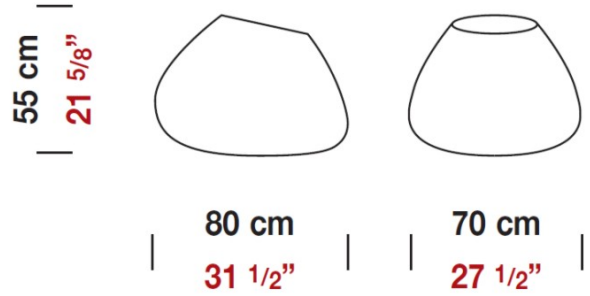

Date: _____ Project: _____
 Fixture Type: _____ Specifier/Rep: _____

 Certified by  North American Standards

Exact Measurements: Metric

Fixture Finish:	White
Diffuser:	White Polyethylene
Lamp Type:	RGB
Lamp Base:	LED
Lamp Voltage:	120Vac
Number of LEDs:	1.0
Max Wattage Per Lamp:	8.2W
IP Rating:	IP20
Width:	70cm / 27 9/16"
Length:	80cm / 31 1/2"
Height:	55cm / 21 5/8"

Additional Details

Illuminated interior floor lamp /stool. (Indoor only)

Available Sizes and / or Lamping

Potter - Portable [D8-4327] -- Floor Lamp - 55cm / 21 5/8" - 1x150W - A19 Incandescent or 23W CFL - E26 Self Ballasted - White Polyethylene