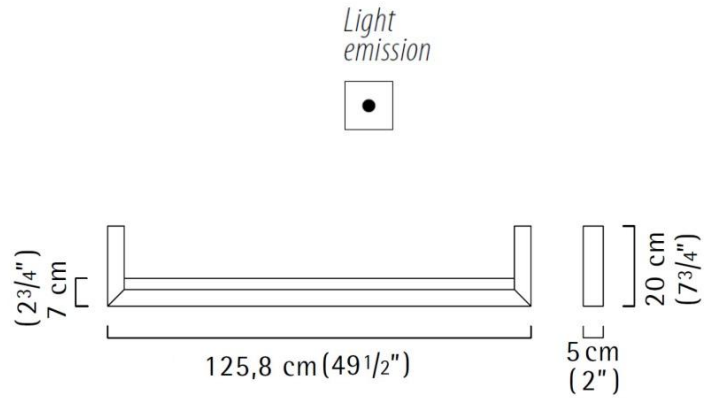

Date: _____ Project: _____
 Fixture Type: _____ Specifier/Rep: _____

Certified by  North American Standards

Exact Measurements: Metric

New:	Yes
Fixture Finish:	Anodized Aluminum
Fixture Material:	aluminum
Diffuser:	White Acrylic
Lamp Type:	T5 Fluorescent
Lamp Base:	G5
Lamp Voltage:	120Vac
Number Of Lamps:	1
Max Wattage Per Lamp:	54W
IP Rating:	IP20
Width:	7cm / 2 3/4"
Length:	125.8cm / 49 1/2"
Height:	20cm / 7 7/8"

Additional Details

Available Sizes and / or Lamping

- Style - Ceiling/Wall - Rectangular [D1-2083] -- 65.8cm / 25 7/8" x 7cm / 2 3/4" - 1x24W - T5 Fluorescent - Anodized Aluminum
- Style - Ceiling/Wall - Rectangular [D1-2084] -- 95.8cm / 37 11/16" x 7cm / 2 3/4" - 1x39W - T5 Fluorescent - Anodized Aluminum
- Style - Ceiling/Wall - Linear [D1-2086] -- 61.4cm / 24 3/16" x 7cm / 2 3/4" - 1x24W - T5 Fluorescent - Anodized Aluminum
- Style - Ceiling/Wall - Linear [D1-2087] -- 91.4cm / 36" x 7cm / 2 3/4" - 1x39W - T5 Fluorescent - Anodized Aluminum
- Style - Ceiling/Wall - Linear [D1-2088] -- 121.4cm / 47 13/16" x 7cm / 2 3/4" - 1x54W - T5 Fluorescent - Anodized Aluminum

Coordinating Series

- Style - Ceiling/Wall - Rectangular
- Style - Suspension - Rectangular

Style - Ceiling/Wall - Rectangular
Model No: D1-2085

Date: _____ Project: _____

Fixture Type: _____ Specifier/Rep: _____