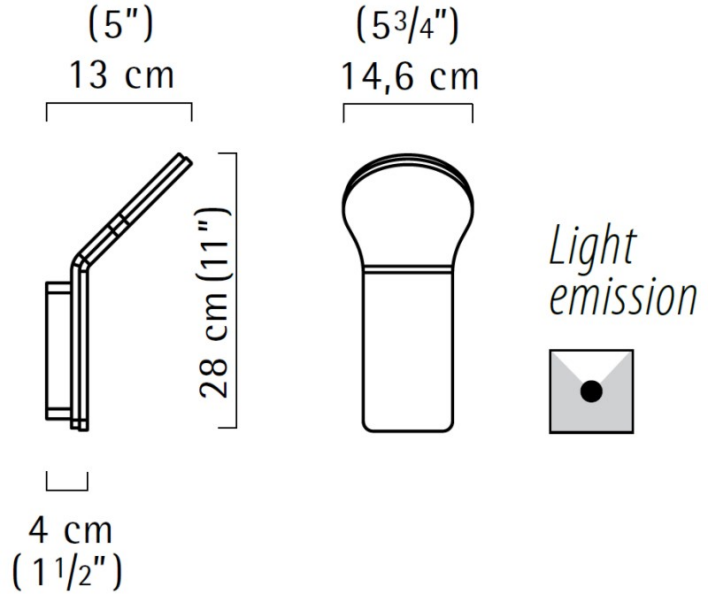

Date: _____ Project: _____

Fixture Type: _____ Specifier/Rep: _____

 Certified by  North American Standards

Exact Measurements: Metric

		Additional Details
New:	Yes	
Light Color:	Cool White	
Color Temperature:	4100K	
Fixture Finish:	Matte White	
Fixture Material:	Metal	
Diffuser:	Transparent Arcylic	
Lamp Type:	LED	
Lamp Voltage:	120Vac	
Number of LEDs:	1.0	
Max Wattage Per Lamp:	8.4W	
IP Rating:	IP20	
Width:	14.6cm / 5 3/4"	
Height:	28cm / 11"	
Extension:	13cm / 5 1/8"	

Available Sizes and / or Lamping

Clivia - Wall [D1-3086] -- 14.6cm / 5 3/4" x 13cm / 5 1/8" - 8.4W LED - 3000K - Warm White - Matte White

Coordinating Series

Clivia