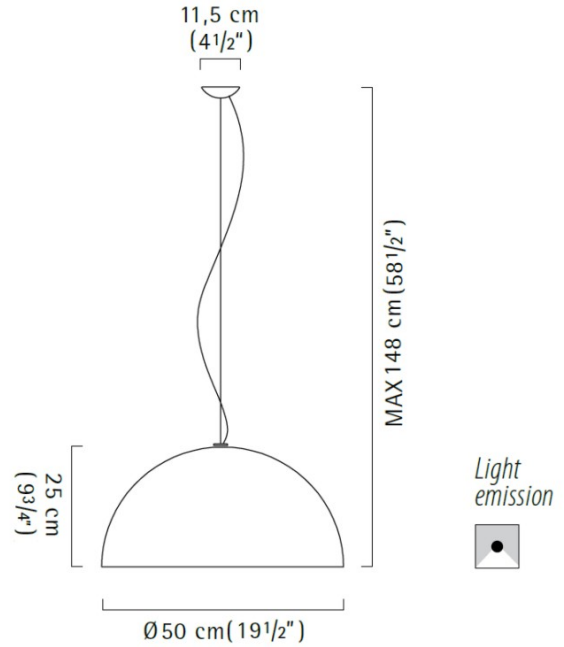

Date: _____ Project: _____

Fixture Type: _____ Specifier/Rep: _____

Certified by  North American Standards

Exact Measurements: Metric

Application:	Kitchen / Island
Fixture Finish:	Black / Chrome
Diffuser:	Black / Orange Metal
Lamp Type:	A19 Incandescent
Lamp Base:	E26 medium
Lamp Voltage:	120Vac
Number Of Lamps:	1.0
Max Wattage Per Lamp:	100W
IP Rating:	IP20
Diameter:	50cm / 19 11/16"
Height:	148cm / 58 1/4"

Additional Details

Available Sizes and / or Lamping

Anke - Suspension [D2-1032] -- 34cm / 13 1/2" - 1x60W - A19 Medium Incandescent - Black / Orange Metal

Alternative Finish Models

- Anke - Suspension [D2-1033] -- 50cm / 19 1/2" - 1x100W - A19 Medium Incandescent - White / White Metal
- Anke - Suspension [D2-1034] -- 50cm / 19 1/2" - 1x100W - A19 Medium Incandescent - White / Orange Metal
- Anke - Suspension [D2-1035] -- 50cm / 19 1/2" - 1x100W - A19 Medium Incandescent - Black / White Metal