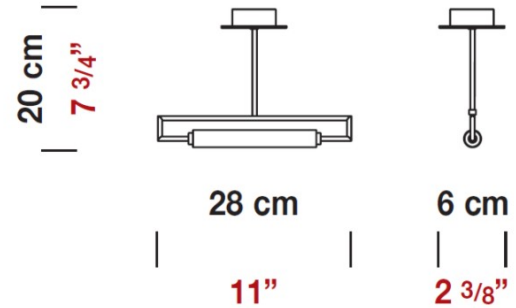

Date: _____ Project: _____

Fixture Type: _____ Specifier/Rep: _____

 Certified by  North American Standards

Exact Measurements: Metric

		Additional Details
Fixture Finish:	White	
Diffuser:	Matte White Printed Pyrex	
Lamp Type:	T3Q (119mm) Halogen	
Lamp Base:	RSC (double ended)	
Lamp Voltage:	120Vac	
Number Of Lamps:	1	
Max Wattage Per Lamp:	200W	
IP Rating:	IP40	
Width:	6cm / 2 3/8"	
Length:	28cm / 11"	
Height:	20cm / 7 3/4"	
Weight:	2.7 lbs / 1.23 kg	

Alternative Finish Models

- Glim - Ceiling [D8-2019] -- 28cm / 11" x 6cm / 2 3/8" - 1x200W - T3Q (119mm) Halogen - Chrome
- Glim - Ceiling [D8-2020] -- 28cm / 11" x 6cm / 2 3/8" - 1x200W - T3Q (119mm) Halogen - Metallic Gray