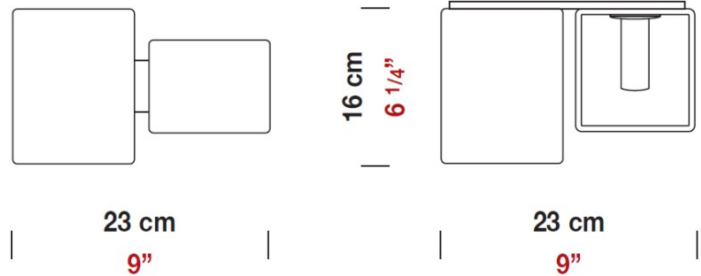

Date: _____ Project: _____

Fixture Type: _____ Specifier/Rep: _____

 Certified by  North American Standards

Exact Measurements: Metric

Nominal Lumen:	1300 lm
Fixture Finish:	Metalic Gray
Diffuser:	Gold Leaf Glass
Lamp Type:	T4 Halogen
Lamp Base:	G9
Lamp Voltage:	120Vac
Number Of Lamps:	2.0
Max Wattage Per Lamp:	35W
Total Wattage:	120W
IP Rating:	IP40
Width:	23cm / 9"
Length:	23cm / 9"
Height:	16cm / 6 1/4"
Weight:	3.6 lbs / 1.63 kg

Additional Details
Alternative Finish Models

- Domino - Ceiling / Wall [D8-2039] -- 23cm / 9" x 23cm / 9" - 2x35W - T4 Halogen - Metalic Gray - White & White
- Domino - Ceiling / Wall [D8-2040] -- 23cm / 9" x 23cm / 9" - 2x35W - T4 Halogen - Metalic Gray - White & Black
- Domino - Ceiling / Wall [D8-2041] -- 23cm / 9" x 23cm / 9" - 2x35W - T4 Halogen - Metalic Gray - White & Red
- Domino - Ceiling / Wall [D8-2066] -- 23cm / 9" x 23cm / 9" - 2x35W - T4 Halogen - Metalic Gray - White & Orange
- Domino Inox - Ceiling / Wall [D8-2074] -- 23cm / 9" x 23cm / 9" - 2x35W - T4 Halogen - Stainless Steel

Available Sizes and / or Lamping

- Domino - Ceiling / Wall [D8-2183] -- 11cm / 4 1/4" x 8cm / 3 1/8" - 1x35W - T4 Halogen - Metalic Gray - Gold Leaf

Domino - Ceiling / Wall
Model No: **D8-2185**

Date: _____ **Project:** _____

Fixture Type: _____ **Specifier/Rep:** _____

Domino - Ceiling / Wall [D8-2184] -- 14cm / 5 1/2" x 9cm / 3 1/2" - 1x35W - T4 Halogen - Metallic Gray - Gold Leaf

Domino - Ceiling / Wall [D8-2186] -- 28cm / 11" x 24cm / 9 1/2" - 4x35W - T4 Halogen - Metallic Gray - Gold Leaf