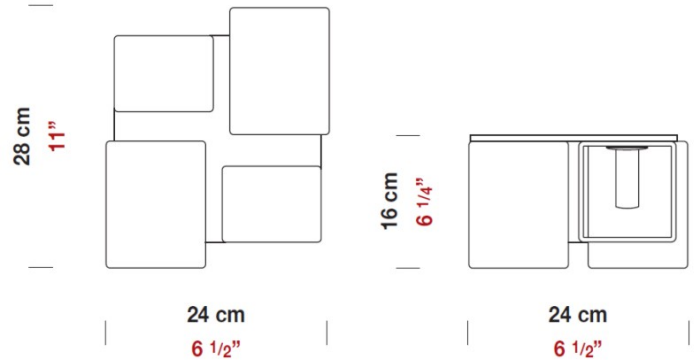

Date: \_\_\_\_\_ Project: \_\_\_\_\_  
 Fixture Type: \_\_\_\_\_ Specifier/Rep: \_\_\_\_\_

Certified by  North American Standards

Exact Measurements: Metric

<b>Nominal Lumen:</b>	2600 lm
<b>Fixture Finish:</b>	Metalic Gray
<b>Diffuser:</b>	Gold Leaf Glass
<b>Lamp Type:</b>	T4 Halogen
<b>Lamp Base:</b>	G9
<b>Lamp Voltage:</b>	120Vac
<b>Number Of Lamps:</b>	4.0
<b>Max Wattage Per Lamp:</b>	35W
<b>Total Wattage:</b>	140W
<b>IP Rating:</b>	IP40
<b>Width:</b>	24cm / 9 1/2"
<b>Length:</b>	28cm / 11"
<b>Height:</b>	16cm / 6 1/4"
<b>Weight:</b>	8.1 lbs / 3.68 kg

**Additional Details**

**Alternative Finish Models**

- Domino - Ceiling / Wall [D8-2042] -- 28cm / 11" x 24cm / 9 1/2" - 4x35W - T4 Halogen - Metalic Gray - White & White
- Domino - Ceiling / Wall [D8-2043] -- 28cm / 11" x 24cm / 9 1/2" - 4x35W - T4 Halogen - Metalic Gray - White & Black
- Domino - Ceiling / Wall [D8-2044] -- 28cm / 11" x 24cm / 9 1/2" - 4x35W - T4 Halogen - Metalic Gray - White & Red
- Domino - Ceiling / Wall [D8-2068] -- 28cm / 11" x 24cm / 9 1/2" - 4x35W - T4 Halogen - Metalic Gray - White & Orange

**Available Sizes and / or Lamping**

- Domino - Ceiling / Wall [D8-2183] -- 11cm / 4 1/4" x 8cm / 3 1/8" - 1x35W - T4 Halogen - Metalic Gray - Gold Leaf
- Domino - Ceiling / Wall [D8-2184] -- 14cm / 5 1/2" x 9cm / 3 1/2" - 1x35W - T4 Halogen - Metalic Gray - Gold Leaf

Domino - Ceiling / Wall [D8-2187] -- 45cm / 17 3/4" x 43cm / 17" - 9x35W - T4 Halogen - Metallic Gray - Gold Leaf

---

**Coordinating Series**

Domino - Ceiling

Domino - Suspension

Domino - Portable

Domino - Wall