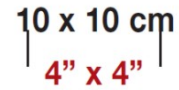

Date: _____ **Project:** _____

Fixture Type: _____ **Specifier/Rep:** _____

 Certified by  North American Standards

Exact Measurements: Metric

Light Color:	Natural White
Color Temperature:	4000K
Nominal Lumen:	790lm
Fixture Finish:	Metallized Brown
Fixture Material:	Aluminum
Diffuser:	Frosted White Glass
Lamp Type:	LED
Lamp Base:	LED
Lamp Voltage:	120Vac
Number of LEDs:	1.0
Max Wattage Per Lamp:	10.8W
IP Rating:	IP40
Width:	10cm / 4"
Length:	10cm / 4"
Height:	10cm / 4"
Power Supply:	LED driver included