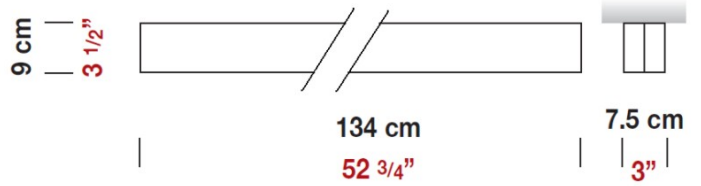

Date: _____ Project: _____

Fixture Type: _____ Specifier/Rep: _____

- WHITE
- POLISHED STAINLESS STEEL
- MATTE STAINLESS STEEL
- METALLIZED BROWN
- GOLD LEAF

Certified by North American Standards

Exact Measurements: Metric

Fixture Finish:	Metallized Brown	Additional Details
Diffuser:	White Glass	
Lamp Type:	T5 Fluorescent	
Lamp Base:	G5	
Lamp Voltage:	120Vac	
Number Of Lamps:	2.0	
Max Wattage Per Lamp:	54W	
Total Wattage:	108W	
IP Rating:	IP40	
Width:	7.5cm / 3"	
Length:	134cm / 52 3/4"	
Height:	9cm / 3 1/2"	

Alternative Finish Models

- Toy - Ceiling [D8-2114] -- 134cm / 52 3/4" x 7.5cm / 3" - 2x54W - T5 Fluorescent - White
- Toy - Ceiling [D8-2115] -- 134cm / 52 3/4" x 7.5cm / 3" - 2x54W - T5 Fluorescent - Polished Stainless Steel
- Toy - Ceiling [D8-2116] -- 134cm / 52 3/4" x 7.5cm / 3" - 2x54W - T5 Fluorescent - Matte Stainless Steel
- Toy - Ceiling [D8-2181] -- 134cm / 52 3/4" x 7.5cm / 3" - 2x54W - T5 Fluorescent - Gold Leaf

Available Sizes and / or Lamping

- Toy - Ceiling [D8-2178] -- 32cm / 12 1/2" x 7.5cm / 3" - 1x26W - CFL - Metallized Brown
- Toy - Ceiling [D8-2180] -- 74cm / 29" x 7.5cm / 3" - 1x55W - T4 Fluorescent - Metallized Brown

Coordinating Series