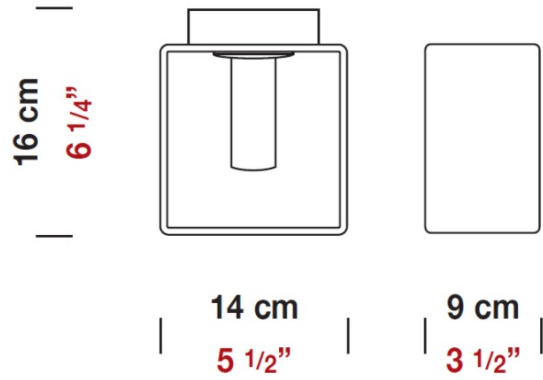

Date: _____ Project: _____

Fixture Type: _____ Specifier/Rep: _____

ORANGE

RED

BLACK

WHITE

GOLD LEAF

Certified by North American Standards

Exact Measurements: Metric

		Additional Details
Nominal Lumen:	650 lm	
Fixture Finish:	Metalic Gray	
Diffuser:	Gold Leaf Glass	
Lamp Type:	T4 Halogen	
Lamp Base:	G9	
Lamp Voltage:	120Vac	
Number Of Lamps:	1.0	
Max Wattage Per Lamp:	35W	
IP Rating:	IP40	
Width:	9cm / 3 1/2"	
Length:	14cm / 5 1/2"	
Height:	16cm / 6 1/4"	
Weight:	2.7 lbs / 1.23 kg	

Alternative Finish Models

- Domino - Ceiling / Wall [D8-2036] -- 14cm / 5 1/2" x 9cm / 3 1/2" - 1x35W - T4 Halogen - Metalic Gray - Matte White
- Domino - Ceiling / Wall [D8-2037] -- 14cm / 5 1/2" x 9cm / 3 1/2" - 1x35W - T4 Halogen - Metalic Gray - Black
- Domino - Ceiling / Wall [D8-2038] -- 14cm / 5 1/2" x 9cm / 3 1/2" - 1x35W - T4 Halogen - Metalic Gray - Red
- Domino - Ceiling / Wall [D8-2064] -- 14cm / 5 1/2" x 9cm / 3 1/2" - 1x35W - T4 Halogen - Metalic Gray - Orange
- Domino Inox - Ceiling / Wall [D8-2073] -- 14cm / 5 1/2" x 9cm / 3 1/2" - 1x35W - T4 Halogen - Stainless Steel

Available Sizes and / or Lamping

- Domino - Ceiling / Wall [D8-2183] -- 11cm / 4 1/4" x 8cm / 3 1/8" - 1x35W - T4 Halogen - Metalic Gray - Gold Leaf
- Domino - Ceiling / Wall [D8-2185] -- 23cm / 9" x 23cm / 9" - 2x35W - T4 Halogen - Metalic Gray - Gold Leaf