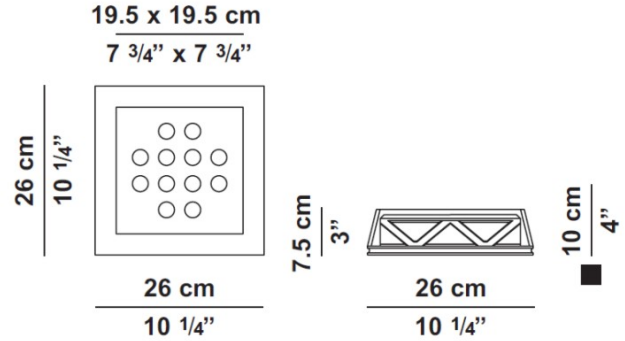

Date: _____ Project: _____
 Fixture Type: _____ Specifier/Rep: _____

■ WITH METAL FRAME

Certified by  North American Standards

Exact Measurements: Metric

Color Temperature:	3000K
Nominal Lumen:	1540
Fixture Finish:	White
Fixture Material:	Plaster
Lamp Type:	LED
Constant Current:	700mA
Number of LEDs:	1.0
Max Wattage Per Lamp:	25.4W
IP Rating:	IP20
Width:	26cm / 10 1/4"
Length:	26cm / 10 1/4"
Height:	7.5cm / 3"
Power Supply:	Not Included (See components)
Optic:	40°

Additional Details

Available Sizes and / or Lamping

- Invisibili - Fixed Light LED [D8-6107] -- 27.5cm/11"x15cm/6" - 2x10.5W Led - White
- Invisibili - Fixed Light LED [D8-6108] -- 38cm / 15" x 15cm / 6" - 3 x 10.5W LED - Fixed White Plaster
- Invisibili - Fixed Light LED [D8-6110] -- 33.5cm / 13 1/8" x 33.5cm / 13 1/8" - 25.4W LED - Fixed White Plaster

Adjustable - 8" - LED

Adjustable - 7" - LED