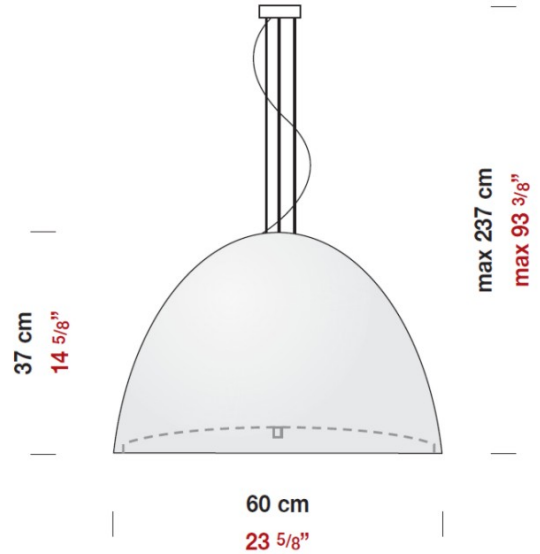

Date: _____ Project: _____

Fixture Type: _____ Specifier/Rep: _____

 Certified by  North American Standards

Exact Measurements: Metric

		Additional Details
Fixture Finish:	Micaceous Gray / Aluminum	
Diffuser:	Metallic Gray / Aluminum	
Lamp Type:	Metal Halide HQI	
Lamp Base:	E26 medium	
Lamp Voltage:	120Vac	
Number Of Lamps:	1.0	
Max Wattage Per Lamp:	100W	
IP Rating:	IP20	
Diameter:	60cm / 23 5/8"	
Height:	37cm / 14 5/8"	

Alternative Finish Models

- Willy 60 - Suspension [D8-1385] -- 60cm / 23 5/8" - 1x100W - E26 Metal Halide HQI - Metallized Gray/White
- Willy 60 - Suspension [D8-1386] -- 60cm / 23 5/8" - 1x100W - E26 Metal Halide HQI - Metallized Gray/Black
- Willy 60 - Suspension [D8-1389] -- 60cm / 23 5/8" - 1x100W - E26 Metal Halide HQI - Glossy White / Glossy
- Willy 60 - Suspension [D8-1390] -- 60cm / 23 5/8" - 1x100W - E26 Metal Halide HQI - Metallized Gray /Aluminum