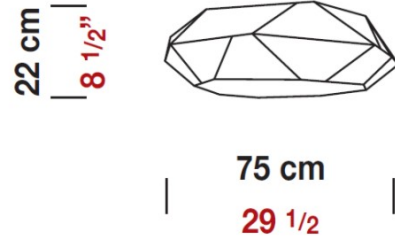

Date: \_\_\_\_\_ Project: \_\_\_\_\_

Fixture Type: \_\_\_\_\_ Specifier/Rep: \_\_\_\_\_

 Certified by  North American Standards

Exact Measurements: Metric

<b>Fixture Finish:</b>	White
<b>Diffuser:</b>	White Fabric
<b>Lamp Type:</b>	T4 Fluorescent
<b>Lamp Base:</b>	GX24q2/3
<b>Lamp Voltage:</b>	120Vac
<b>Number Of Lamps:</b>	3.0
<b>Max Wattage Per Lamp:</b>	26W
<b>Total Wattage:</b>	78W
<b>IP Rating:</b>	IP20
<b>Diameter:</b>	75cm / 29 1/2"
<b>Height:</b>	22cm / 8 1/2"

**Additional Details**
**Available Sizes and / or Lamping**

Viki - Ceiling [D8-2173] -- 55cm / 21 1/2" - 2x26W - T4 Fluorescent - White

**Coordinating Series**

Viki - Ceiling

Viki - Suspension