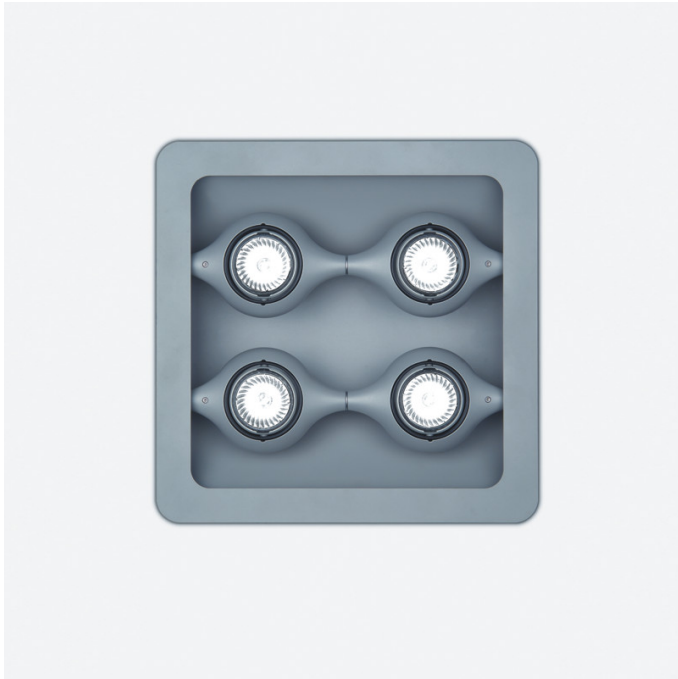

Date: _____ Project: _____
Fixture Type: _____ Specifier/Rep: _____

Certified by North American Standards

Exact Measurements: Metric

Model:	D9-6006
Installation:	Recessed - Ceiling
Fixture Finish:	Metallic Gray
Lamp Type:	MR20 Halogen
Lamp Base:	GU10
Lamp Voltage:	120Vac
Number Of Lamps:	4
Max Wattage Per Lamp:	75W
Total Wattage:	300W
IP Rating:	IP20
Width:	38.7 cm / 15 1/4"
Length:	38.7 cm / 15 1/4"
Height:	8.9cm / 3 1/2"
Overstock:	Yes

Additional Details

Available Sizes and / or Lamping

- Space - Recessed D9-6001 44.5 cm / 17 1/2" x 15cm / 6" - 2x35W - T4 Halogen - Metallic Gray
- Space - Recessed D9-6002 61.6 cm / 24 1/4" x 15cm / 6" - 3x35W - T4 Halogen - Metallic Gray
- Space - Recessed D9-6006 38.7 cm / 15 1/4" x 38.7 cm / 15 1/4" - 4x75W - MR20 Halogen- Metallic Gray
- Space - Recessed D9-6006F439 38.7 cm / 15 1/4" x 38.7 cm / 15 1/4" - 4x39W - T5 Halogen - Metallic Gray