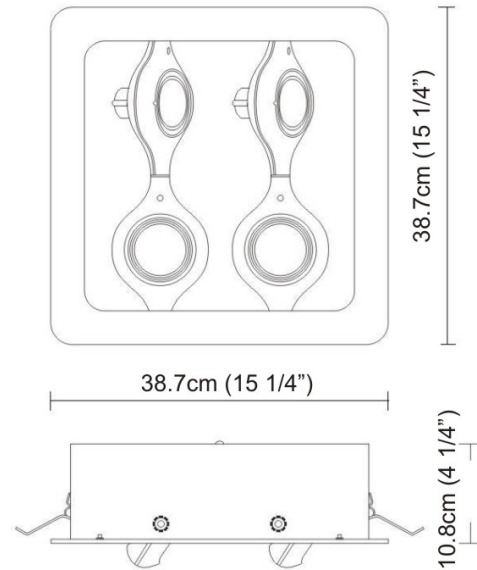

Date: _____ Project: _____
Fixture Type: _____ Specifier/Rep: _____

Certified by North American Standards

Exact Measurements: Metric

Model:	D9-6006
Installation:	Recessed - Ceiling
Fixture Finish:	Metallic Gray
Lamp Type:	MR20 Halogen
Lamp Base:	GU10
Lamp Voltage:	120Vac
Number Of Lamps:	4
Max Wattage Per Lamp:	75W
Total Wattage:	300W
IP Rating:	IP20
Width:	38.7 cm / 15 1/4"
Length:	38.7 cm / 15 1/4"
Height:	8.9cm / 3 1/2"
Overstock:	Yes

Additional Details

Available Sizes and / or Lamping

- Space - Recessed D9-6001 44.5 cm / 17 1/2" x 15cm / 6" - 2x35W - T4 Halogen - Metallic Gray
- Space - Recessed D9-6002 61.6 cm / 24 1/4" x 15cm / 6" - 3x35W - T4 Halogen - Metallic Gray
- Space - Recessed D9-6006 38.7 cm / 15 1/4" x 38.7 cm / 15 1/4" - 4x75W - MR20 Halogen- Metallic Gray
- Space - Recessed D9-6006F439 38.7 cm / 15 1/4" x 38.7 cm / 15 1/4" - 4x39W - T5 Halogen - Metallic Gray