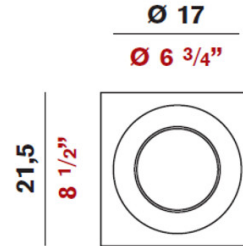

Date: _____ Project: _____
Fixture Type: _____ Specifier/Rep: _____