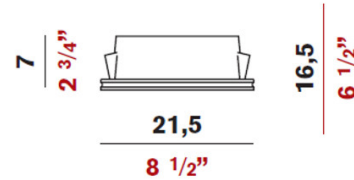

Date: _____ Project: _____
Fixture Type: _____ Specifier/Rep: _____