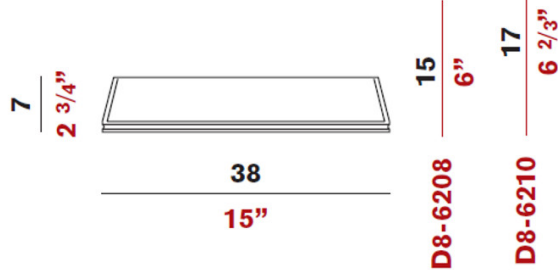

Date: _____ Project: _____
Fixture Type: _____ Specifier/Rep: _____