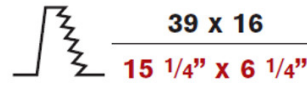

Date: _____ Project: _____
Fixture Type: _____ Specifier/Rep: _____