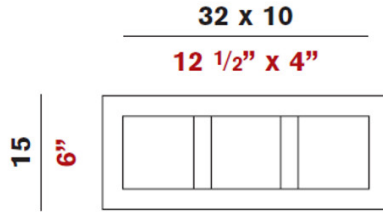

Date: _____ Project: _____
Fixture Type: _____ Specifier/Rep: _____