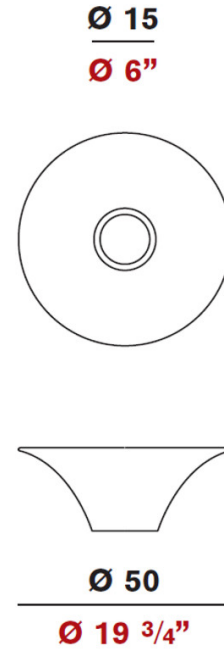

Date: _____ Project: _____
Fixture Type: _____ Specifier/Rep: _____