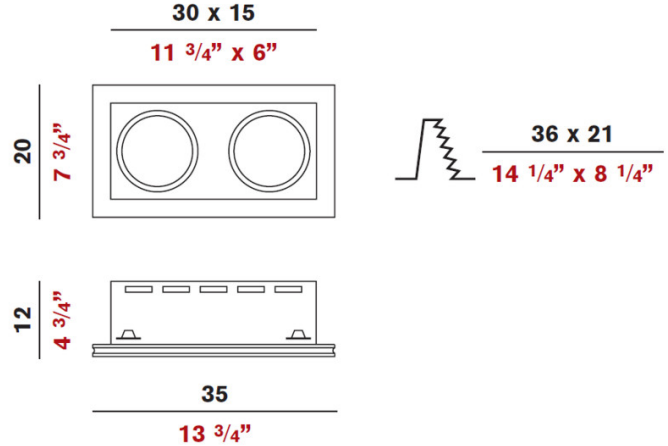

Date: _____ Project: _____
Fixture Type: _____ Specifier/Rep: _____