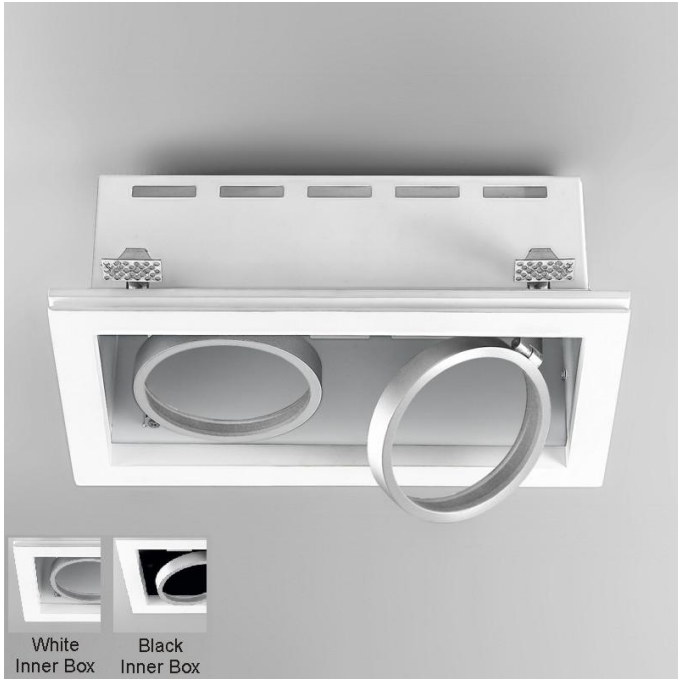

Date: _____ Project: _____
Fixture Type: _____ Specifier/Rep: _____