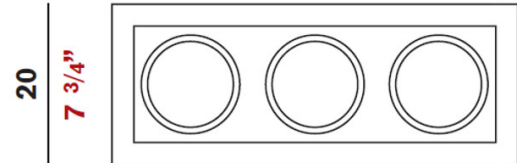

Date: _____ Project: _____
Fixture Type: _____ Specifier/Rep: _____