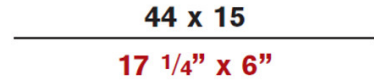

Date: _____ Project: _____
Fixture Type: _____ Specifier/Rep: _____