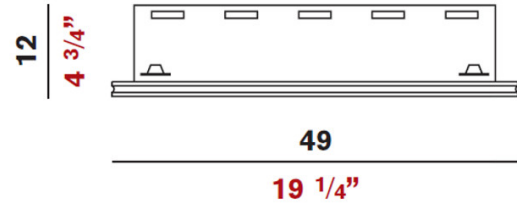

Date: _____ Project: _____
Fixture Type: _____ Specifier/Rep: _____