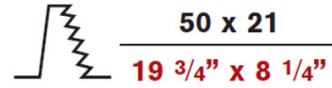

Date: _____ Project: _____
Fixture Type: _____ Specifier/Rep: _____