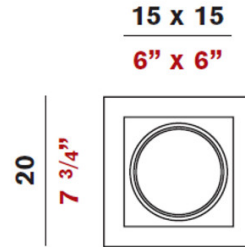

Date: _____ Project: _____
Fixture Type: _____ Specifier/Rep: _____