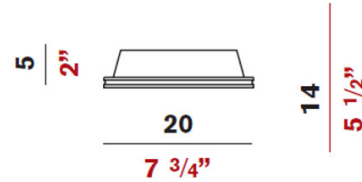

Date: _____ Project: _____
Fixture Type: _____ Specifier/Rep: _____