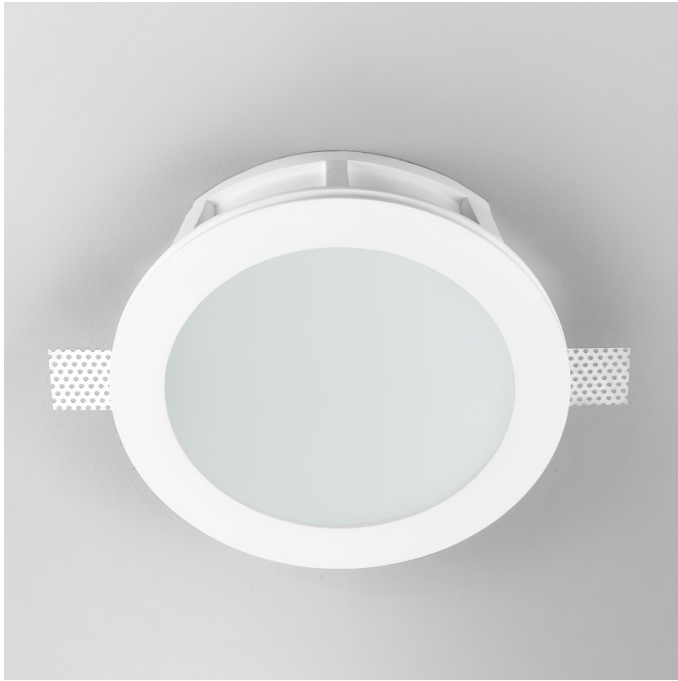

Date: _____ Project: _____
Fixture Type: _____ Specifier/Rep: _____

Certified by North American Standards

Exact Measurements: Metric

Model:	D8-6043
Installation:	Trimless - Ceiling
Fixture Finish:	White
Fixture Material:	Plaster
Lamp Type:	CFL
Lamp Base:	G24q-3 or G24q-3/q-4
Lamp Voltage:	120Vac
Number Of Lamps:	2.0
Max Wattage Per Lamp:	26W or 32/42W
Total Wattage:	52W or 64/84W
IP Rating:	IP20
Diameter:	28cm / 11"
Height:	7cm / 2 3/4"
Min. Recessing Depth:	14 cm / 5 1/2"

Additional Details

Fixed Plaster fluorescent light (electronic ballast included)

Available Sizes and / or Lamping

Invisibili - Diffused Light - 8 1/4" 26W CFL D8-6043 28cm / 11" - 2x26W - CFL or 2x32/42W - CFL - Fixed White Plaster with Opal Glass
Invisibili - Diffused Light - 8 1/4" 18W D8-6289 28cm / 11" - 18W LED - 3000K - Fixed White Plaster with Opal Glass