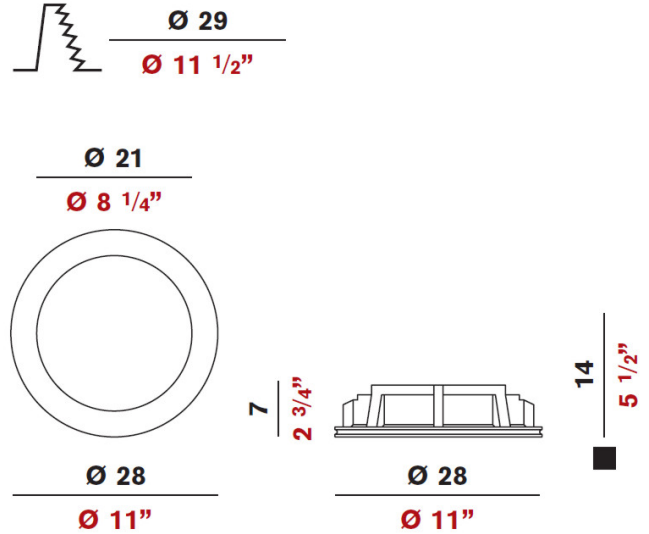

Date: _____ Project: _____
Fixture Type: _____ Specifier/Rep: _____

Certified by North American Standards

Exact Measurements: Metric

Model:	D8-6043
Installation:	Trimless - Ceiling
Fixture Finish:	White
Fixture Material:	Plaster
Lamp Type:	CFL
Lamp Base:	G24q-3 or G24q-3/q-4
Lamp Voltage:	120Vac
Number Of Lamps:	2.0
Max Wattage Per Lamp:	26W or 32/42W
Total Wattage:	52W or 64/84W
IP Rating:	IP20
Diameter:	28cm / 11"
Height:	7cm / 2 3/4"
Min. Recessing Depth:	14 cm / 5 1/2"

Additional Details

Fixed Plaster fluorescent light (electronic ballast included)

Available Sizes and / or Lamping

Invisibili - Diffused Light - 8 1/4" 26W CFL D8-6043 28cm / 11" - 2x26W - CFL or 2x32/42W - CFL - Fixed White Plaster with Opal Glass
Invisibili - Diffused Light - 8 1/4" 18W D8-6289 28cm / 11" - 18W LED - 3000K - Fixed White Plaster with Opal Glass