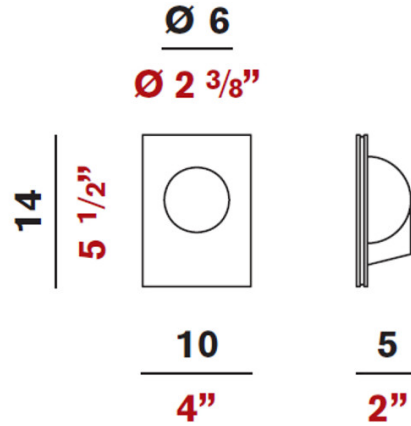

Date: _____ Project: _____
Fixture Type: _____ Specifier/Rep: _____

Certified by North American Standards

Exact Measurements: Metric

Model:	D8-6111
Installation:	Trimless - Wall
Light Color:	Warm White
Color Temperature:	3000K
Nominal Lumen:	120lm
Fixture Finish:	White
Fixture Material:	Plaster
Lamp Type:	LED
Constant Current:	350mA
Number of LEDs:	1.0
Max Wattage Per Lamp:	1.2W
IP Rating:	IP20
Width:	5cm / 2"
Length:	10cm / 4"
Height:	14cm / 5 1/2"
Power Supply:	Not Included (See components)

Additional Details

System Components

Invisibili - LED Driver DR009350 Driver 1-9W 350mA
Invisibili - LED Driver DR017350 Driver 17w 350mA