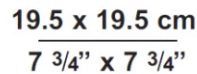

Date: _____

Project: _____

Fixture Type: _____

Specifier/Rep: _____

■ WITH METAL FRAME

Certified by for North American Standard

APPLICATION:

Recessed - Trimless

CONSTRUCTION:

Fixture Material:

Plaster

Fixture Finish:

(See next page for available options)

Available Finish/Size/Lamping Options

Options Available (See next pages)

Component Requirement:

Component(s) Required, see Components Page

ELECTRICAL:

Lamp Category: LED

Power Supply:

Not Included

Voltage/Constant Current:

700mA

(277v or 347v available upon request)

Emergency:

N/A

IP RATING:

IP20

OPTICS:

Diffusor Material:

N/A

Diffusor Finish:

(See next page for available options)

Reflector: N/A

Efficiency:

N/A

PRODUCT FEATURES:

Plaster light with fixed plate holding 12 "Osrom Olson" LED Engines, Requires driver (see system components)