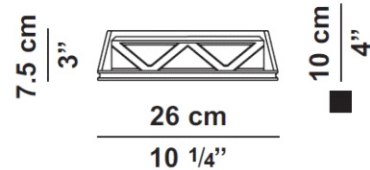

Date: _____

Project: _____

Fixture Type: _____

Specifier/Rep: _____

■ WITH METAL FRAME

Certified by for North American Standard

APPLICATION:

Recessed - Trimless

CONSTRUCTION:

Fixture Material:

Plaster

Fixture Finish:

(See next page for available options)

Available Finish/Size/Lamping Options

Options Available (See next pages)

Component Requirement:

Component(s) Required, see Components Page

ELECTRICAL:

Lamp Category: LED

Power Supply:

Not Included

Voltage/Constant Current:

700mA

(277v or 347v available upon request)

Emergency:

N/A

IP RATING:

IP20

OPTICS:

Diffusor Material:

N/A

Diffusor Finish:

(See next page for available options)

Reflector: N/A

Efficiency:

N/A

PRODUCT FEATURES:

Plaster light with fixed plate holding 12 "Osrom Olson" LED Engines, Requires driver (see system components)