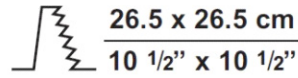

Date: _____

Project: _____

Fixture Type: _____

Specifier/Rep: _____

■ WITH METAL FRAME

Certified by for North American Standard

APPLICATION:

Recessed - Trimless

CONSTRUCTION:

Fixture Material:

Plaster

Fixture Finish:

(See next page for available options)

Available Finish/Size/Lamping Options

Options Available (See next pages)

Component Requirement:

Component(s) Required, see Components Page

ELECTRICAL:

Lamp Category: LED

Power Supply:

Not Included

Voltage/Constant Current:

700mA

(277v or 347v available upon request)

Emergency:

N/A

IP RATING:

IP20

OPTICS:

Diffusor Material:

N/A

Diffusor Finish:

(See next page for available options)

Reflector: N/A

Efficiency:

N/A

PRODUCT FEATURES:

Plaster light with fixed plate holding 12 "Osrom Olson" LED Engines, Requires driver (see system components)