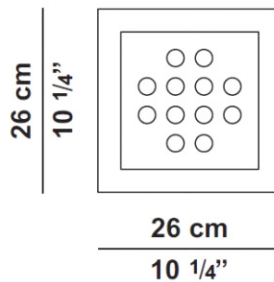

Date: _____

Project: _____

Fixture Type: _____

Specifier/Rep: _____

■ WITH METAL FRAME

Certified by for North American Standard

APPLICATION:

Recessed - Trimless

CONSTRUCTION:

Fixture Material:

Plaster

Fixture Finish:

(See next page for available options)

Available Finish/Size/Lamping Options

Options Available (See next pages)

Component Requirement:

Component(s) Required, see Components Page

ELECTRICAL:

Lamp Category: LED

Power Supply:

Not Included

Voltage/Constant Current:

700mA

(277v or 347v available upon request)

Emergency:

N/A

IP RATING:

IP20

OPTICS:

Diffusor Material:

N/A

Diffusor Finish:

(See next page for available options)

Reflector: N/A

Efficiency:

N/A

PRODUCT FEATURES:

Plaster light with fixed plate holding 12 "Osrom Olson" LED Engines, Requires driver (see system components)