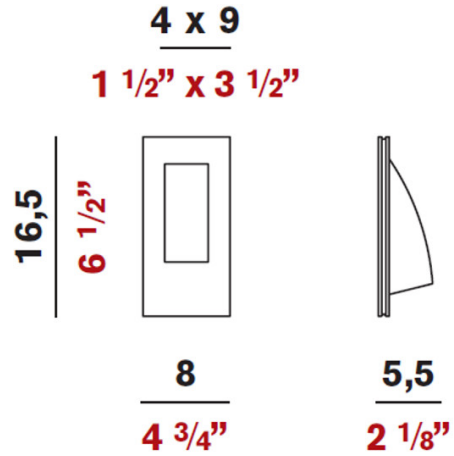

Date: _____ Project: _____
Fixture Type: _____ Specifier/Rep: _____

Certified by North American Standards

Exact Measurements: Metric

Model:	D8-6113
Installation:	Trimless - Wall
Light Color:	Warm White
Color Temperature:	3000K
Nominal Lumen:	120lm
Fixture Finish:	White
Fixture Material:	Plaster
Lamp Type:	LED
Constant Current:	350mA
Number of LEDs:	1.0
Max Wattage Per Lamp:	1.2W
IP Rating:	IP20
Width:	5.5 cm / 2 1/8"
Length:	8 cm / 4 3/4"
Height:	16.5cm / 6 1/2"
Power Supply:	Not Included (See components)

Additional Details

System Components

Invisibili - LED Driver DR009350 Driver 1-9W 350mA
Invisibili - LED Driver DR017350 Driver 17w 350mA